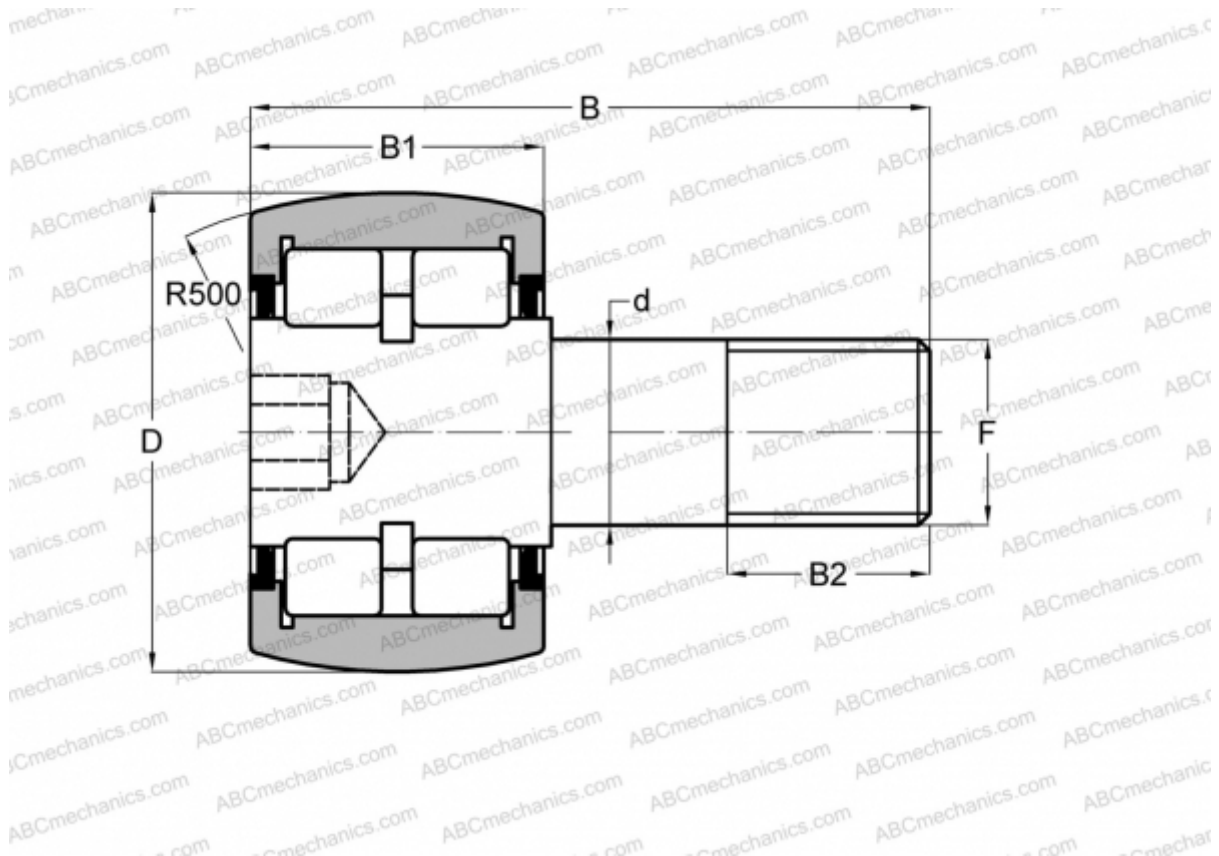

CRBC 1 1/2 ABC

Cam followers

TYPE: Roller bearings, Stud type track rollers, Roller, double row, hex socket, contact seals on both side, inch size

Technical specification

DIMENSIONS, MM

d	15,875
D	38,100
B	61,118
B1	22,225
B2	19,050
F	5/8 -18

WEIGHT, KG 0,231

MANUFACTURER [ABC](#)