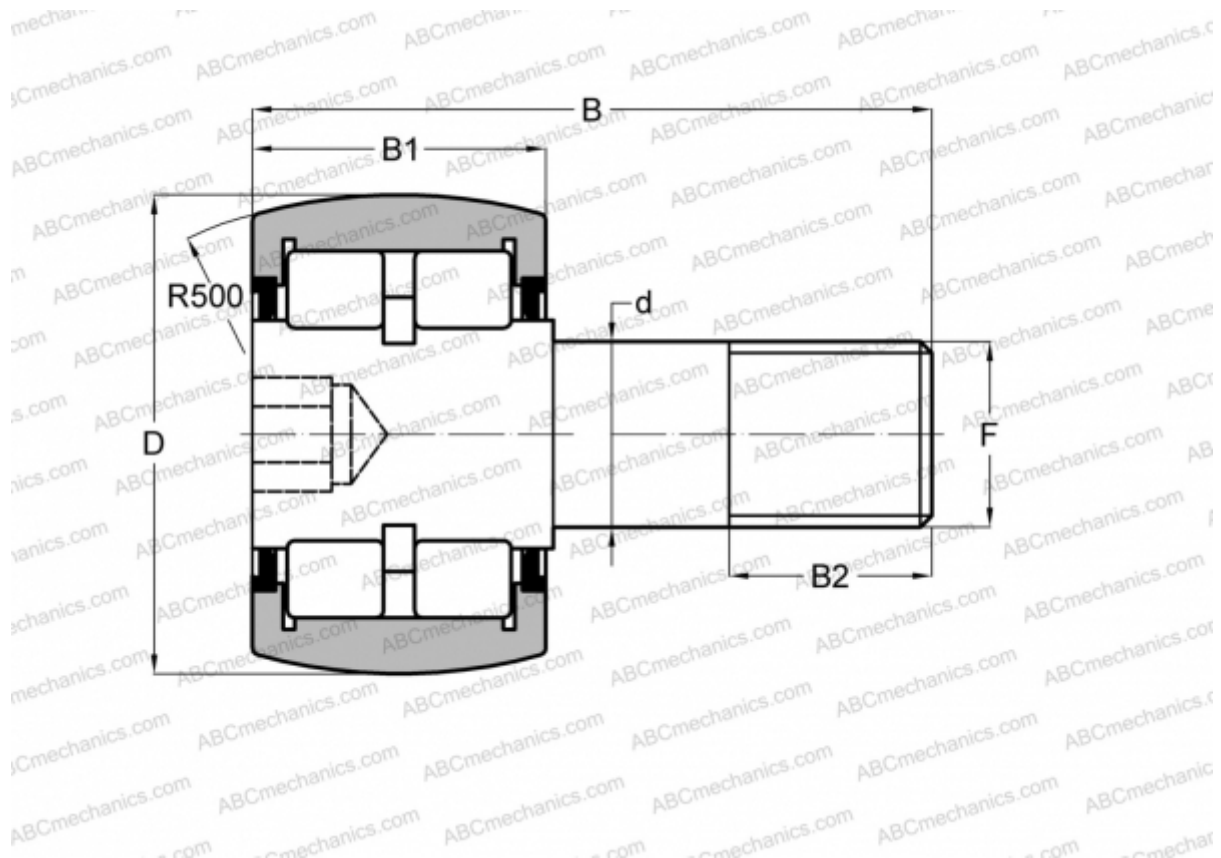

## CRBC 1 5/8 ABC

Cam followers

TYPE: Roller bearings, Stud type track rollers, Roller, double row, hex socket, contact seals on both side, inch size

### Technical specification

#### DIMENSIONS, MM

d	15,875
D	41,275
B	61,118
B1	22,225
B2	19,050
F	5/8 -18

**WEIGHT, KG** 0,277

**MANUFACTURER** [ABC](#)