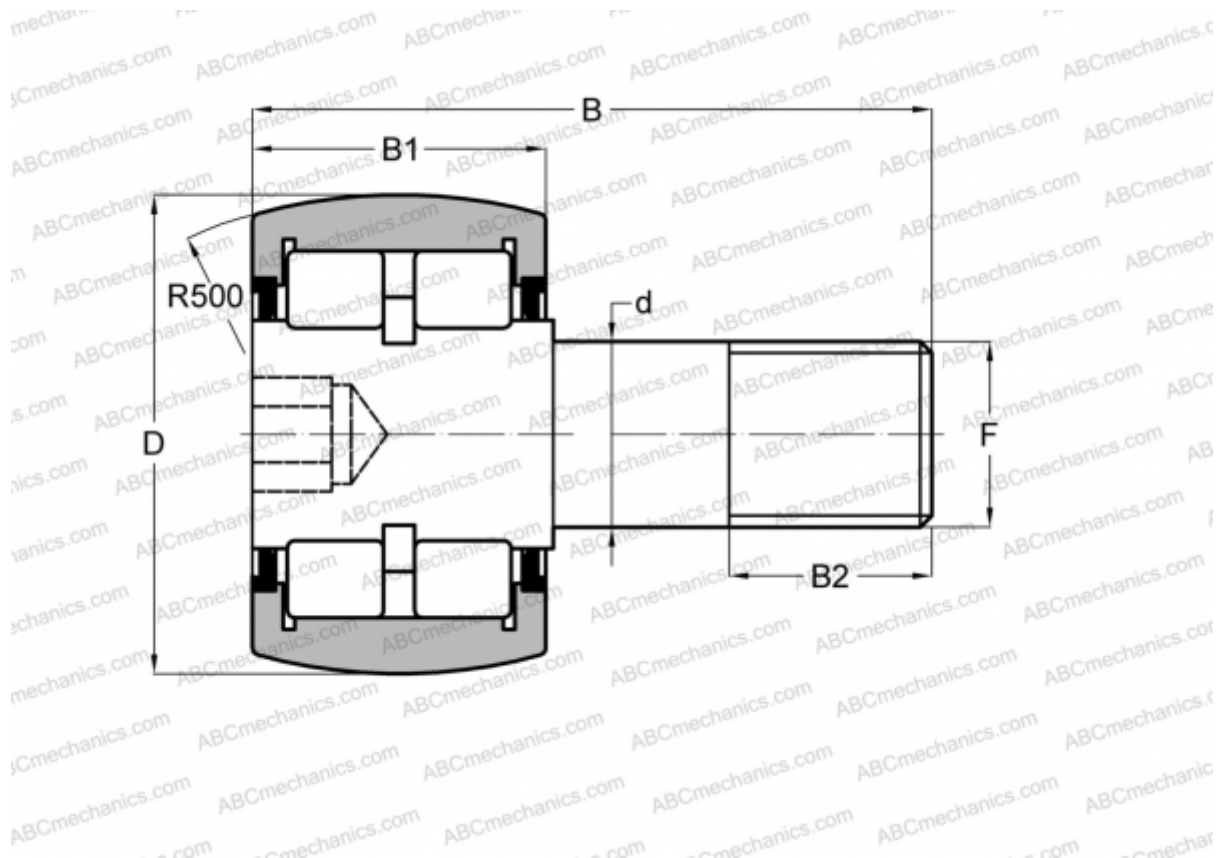

CRBC 2 ABC

Cam followers

TYPE: Roller bearings, Stud type track rollers, Roller, double row, hex socket, contact seals on both side, inch size

Technical specification

DIMENSIONS, MM

| | |
|----|---------|
| d | 22,225 |
| D | 50,800 |
| B | 83,343 |
| B1 | 31,750 |
| B2 | 25,400 |
| F | 7/8 -14 |

WEIGHT, KG 0,599

MANUFACTURER [ABC](#)