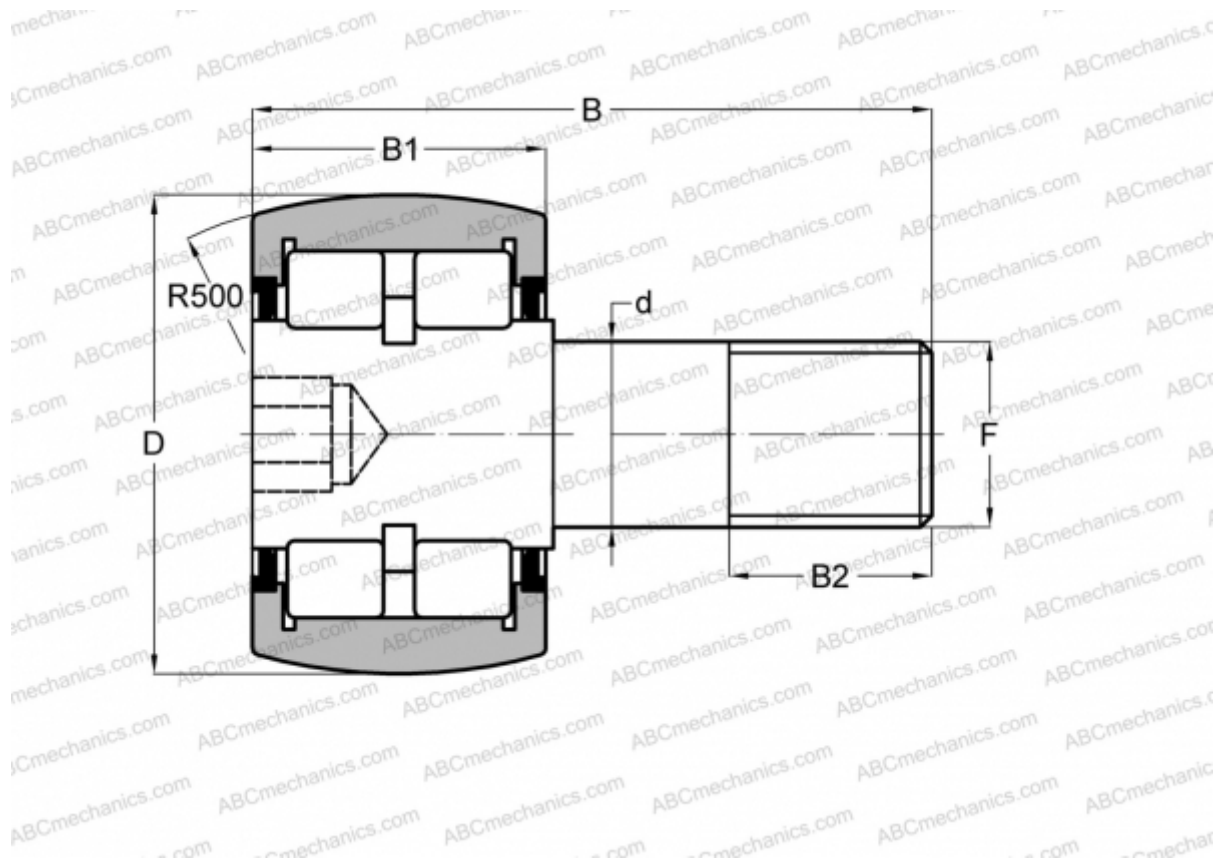

## CRBC 2 1/4 ABC

Cam followers

TYPE: Roller bearings, Stud type track rollers, Roller, double row, hex socket, contact seals on both side, inch size

### Technical specification

#### DIMENSIONS, MM

d	22,225
D	57,150
B	83,343
B1	31,750
B2	25,400
F	7/8 -14

**WEIGHT, KG** 0,730

**MANUFACTURER** [ABC](#)