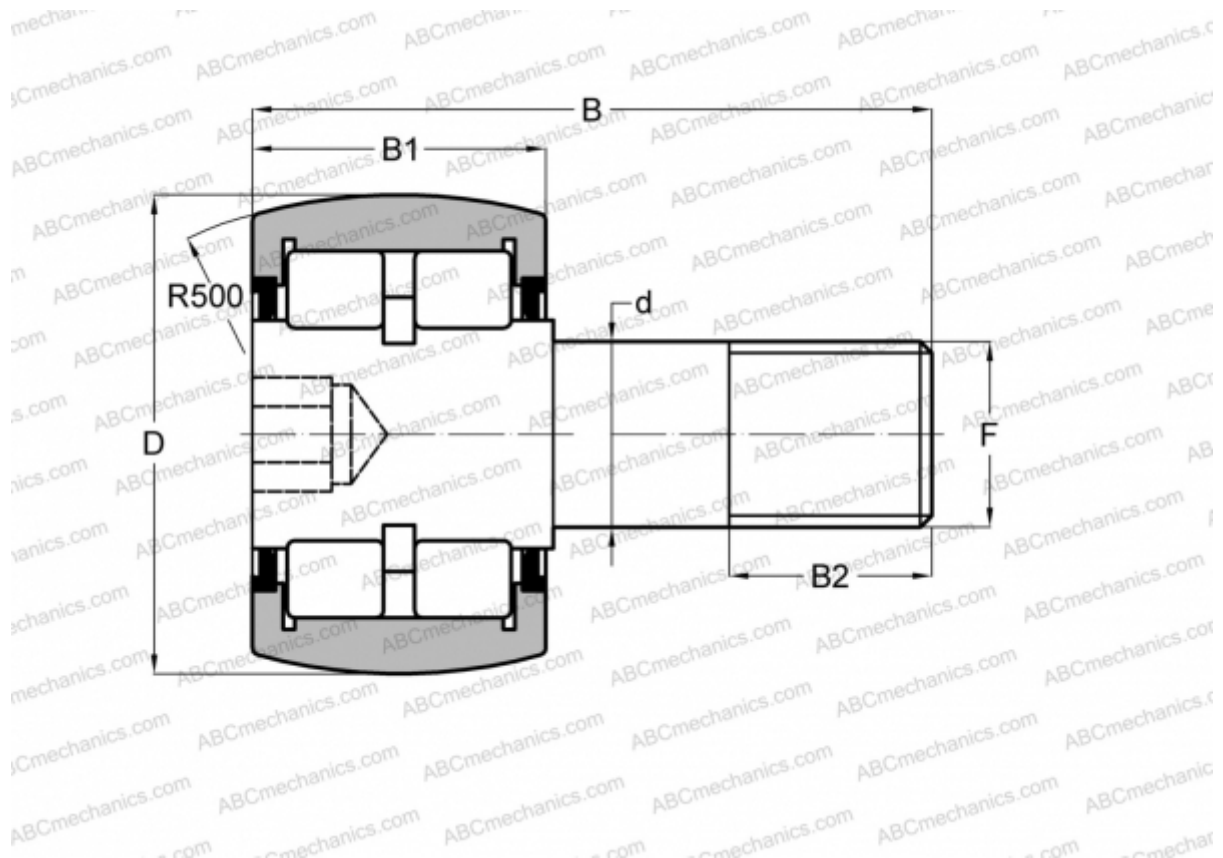

CRBC 2 1/2 ABC

Cam followers

TYPE: Roller bearings, Stud type track rollers, Roller, double row, hex socket, contact seals on both side, inch size

Technical specification

DIMENSIONS, MM

d	25,400
D	63,500
B	96,043
B1	38,100
B2	28,575
F	1-14

WEIGHT, KG 1,125

MANUFACTURER [ABC](#)