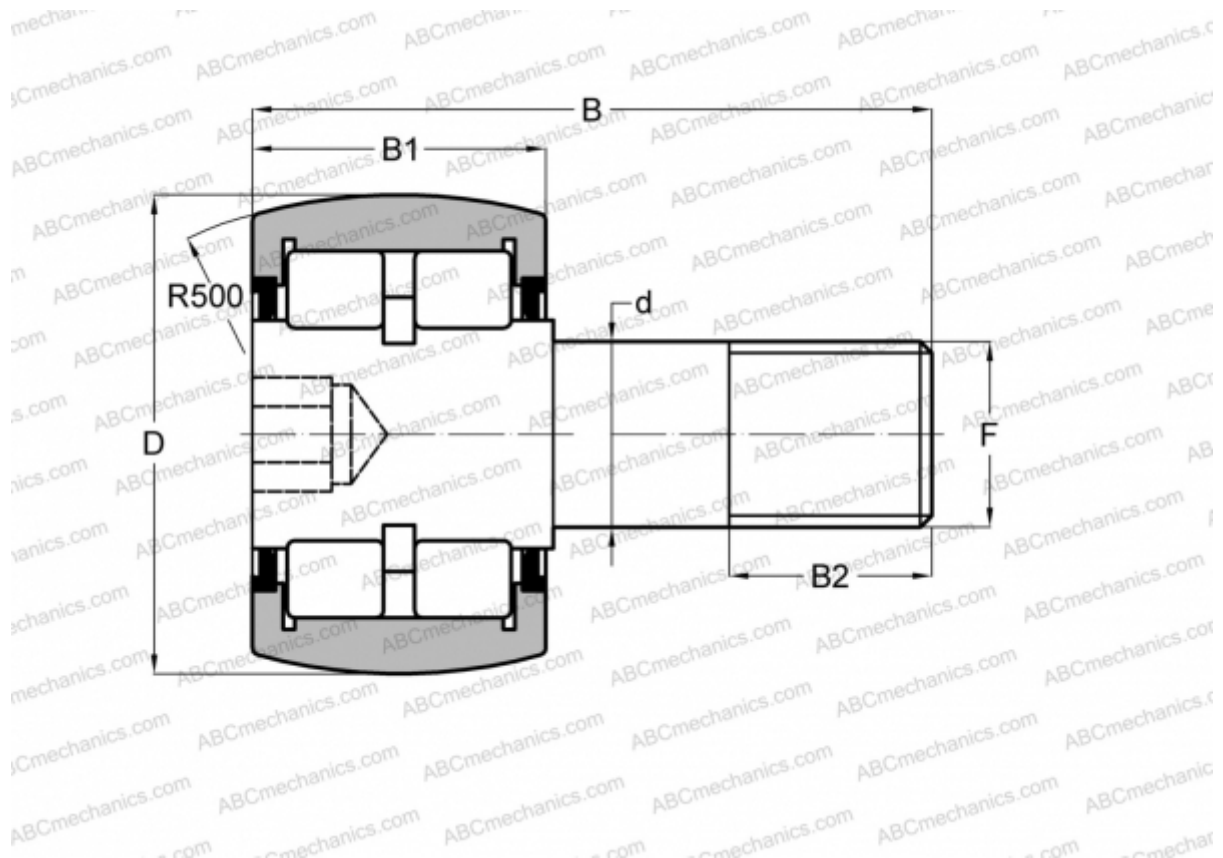

CRBC 2 3/4 ABC

Cam followers

TYPE: Roller bearings, Stud type track rollers, Roller, double row, hex socket, contact seals on both side, inch size

Technical specification

DIMENSIONS, MM

d	25,400
D	69,850
B	96,043
B1	38,100
B2	28,575
F	1-14

WEIGHT, KG 1,284

MANUFACTURER [ABC](#)