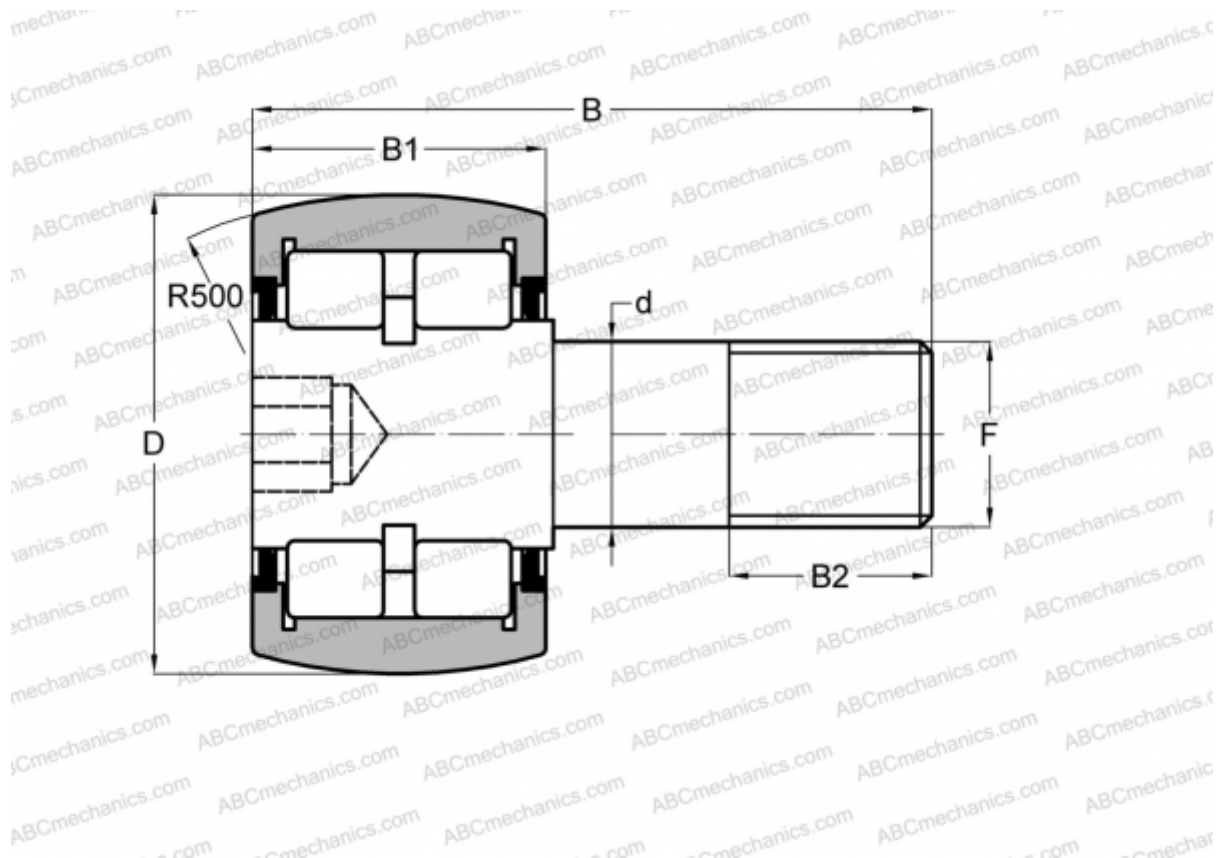

CRBC 3 1/4 ABC

Cam followers

TYPE: Roller bearings, Stud type track rollers, Roller, double row, hex socket, contact seals on both side, inch size

Technical specification

DIMENSIONS, MM

d	31,750
D	82,550
B	108,742
B1	44,450
B2	31,750
F	1 1/4 -12

WEIGHT, KG 2,155

MANUFACTURER [ABC](#)