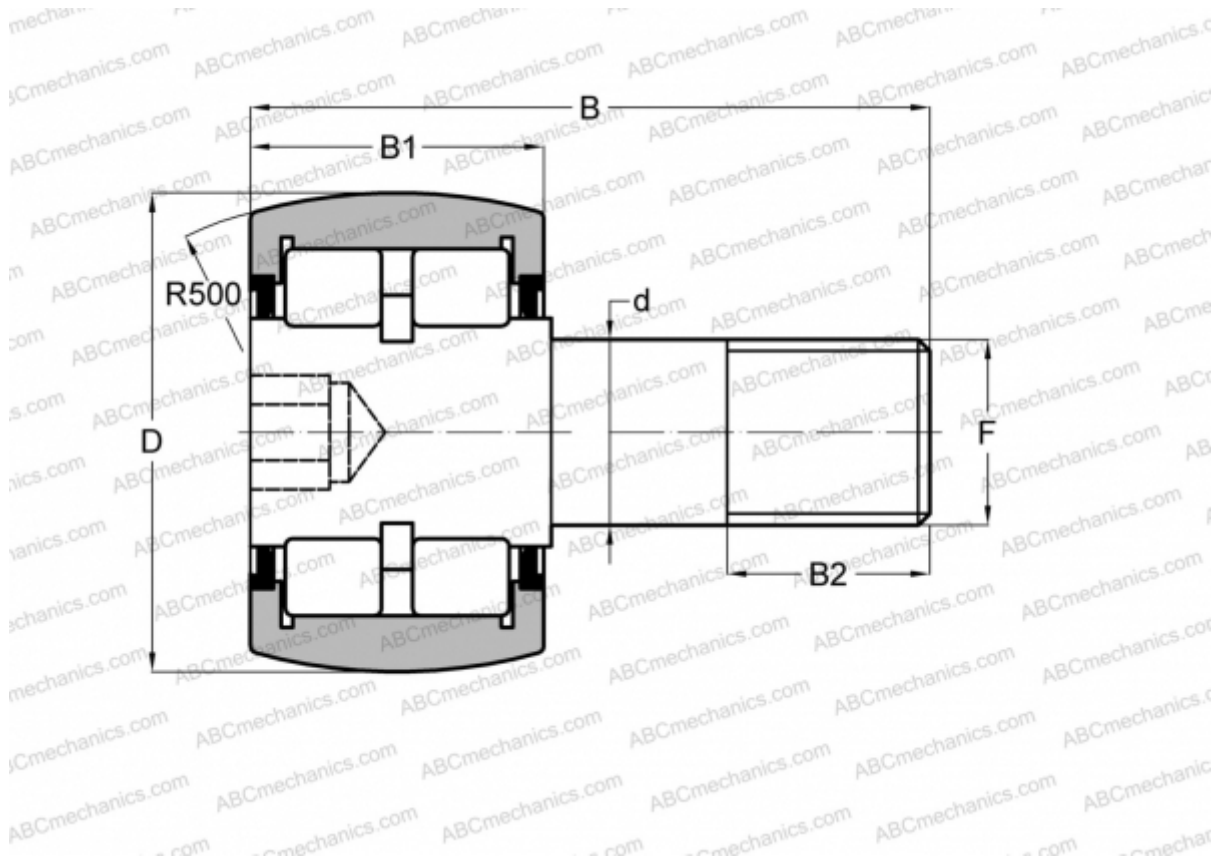

CRBC 5 ABC

Cam followers

TYPE: Roller bearings, Stud type track rollers, Roller, double row, hex socket, contact seals on both side, inch size

Technical specification

DIMENSIONS, MM

d	50,800
D	127,000
B	200,000
B1	69,850
B2	65,088
F	2-12

WEIGHT, KG 8,482

MANUFACTURER [ABC](#)