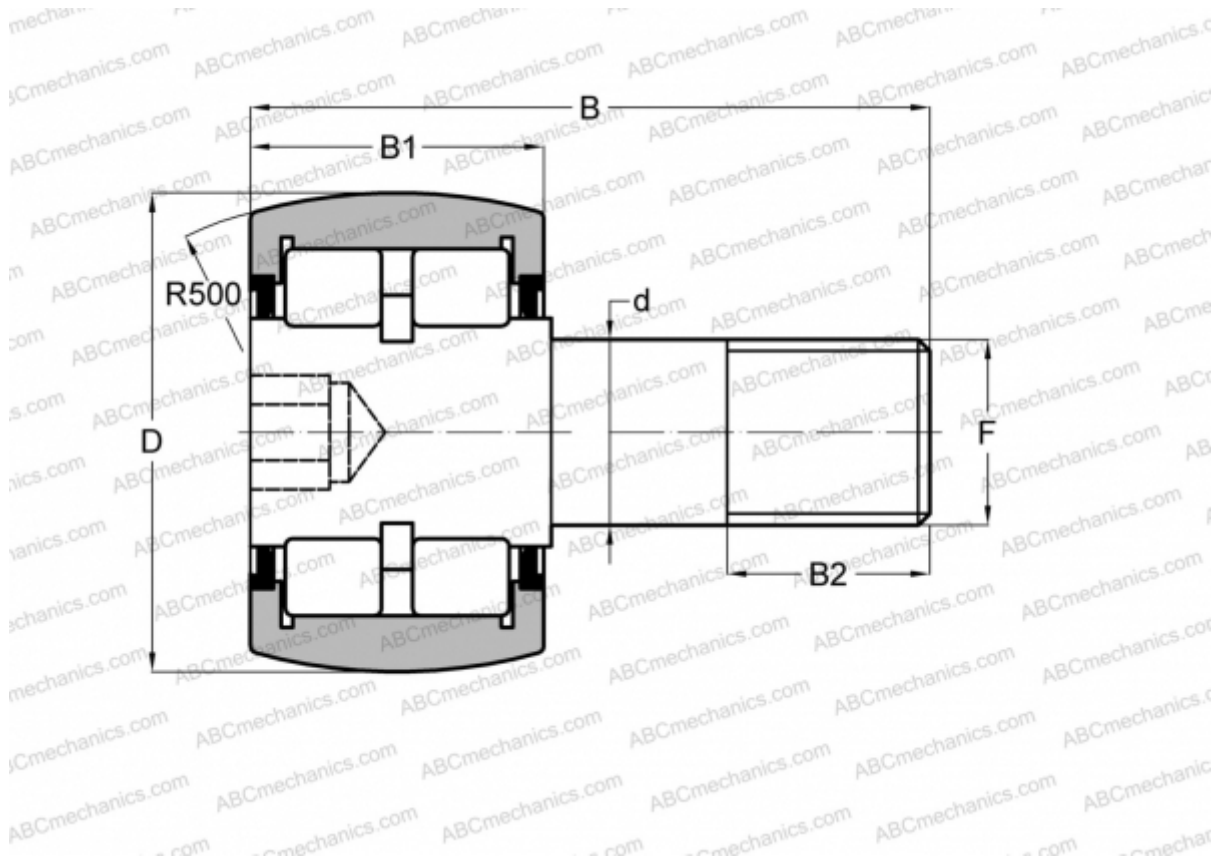

## CRBC 6 ABC

Cam followers

TYPE: Roller bearings, Stud type track rollers, Roller, double row, hex socket, contact seals on both side, inch size

### Technical specification

#### DIMENSIONS, MM

d	63,500
D	152,400
B	236,538
B1	82,550
B2	76,200
F	2 1/2-12

**WEIGHT, KG** 14,923

**MANUFACTURER** [ABC](#)