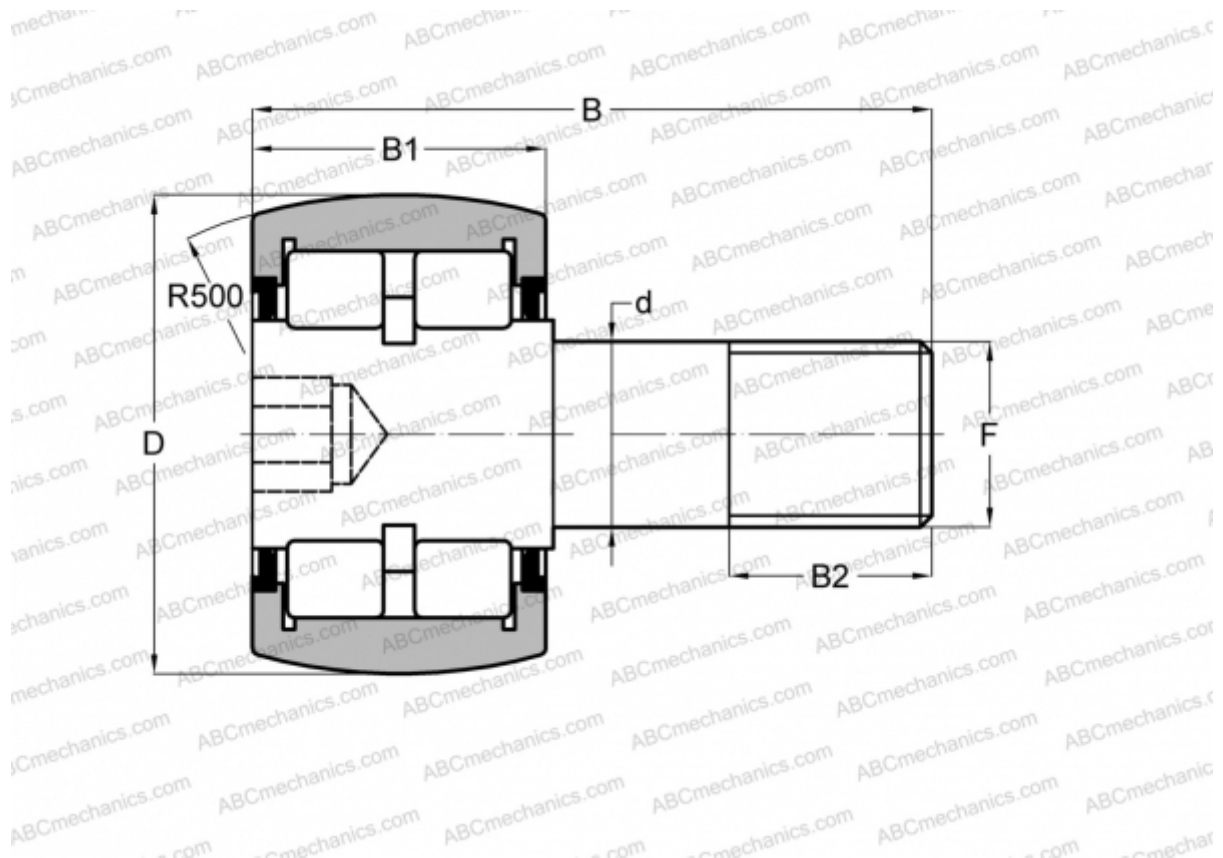

## CRBC 7 ABC

Cam followers

TYPE: Roller bearings, Stud type track rollers, Roller, double row, hex socket, contact seals on both side, inch size

### Technical specification

#### DIMENSIONS, MM

d	76,200
D	177,800
B	292,087
B1	95,250
B2	104,775
F	3-12

**WEIGHT, KG** 24,267

**MANUFACTURER** [ABC](#)