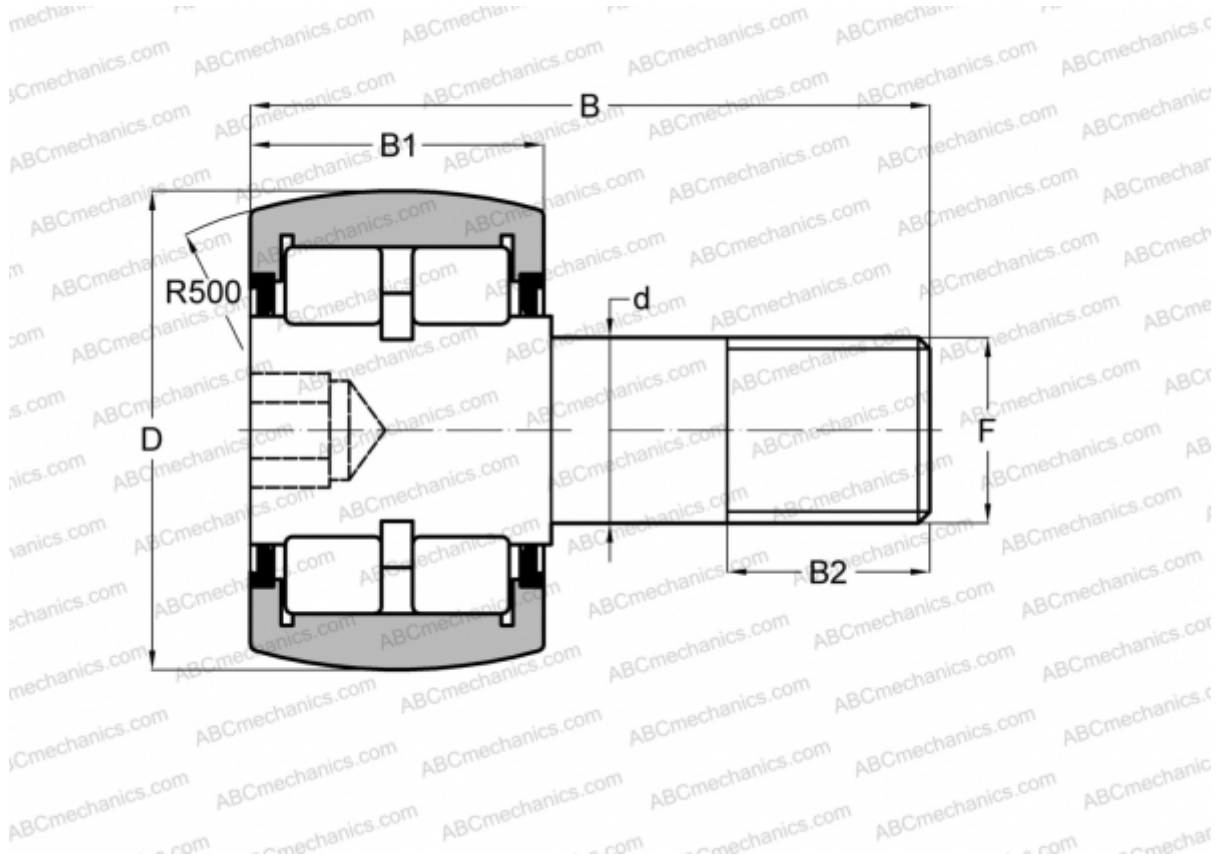

CRBC 8 ABC

Cam followers

TYPE: Roller bearings, Stud type track rollers, Roller, double row, hex socket, contact seals on both side, inch size

Technical specification

DIMENSIONS, MM

d	82,550
D	203,200
B	325,438
B1	107,950
B2	107,950
F	3 1/4-4

WEIGHT, KG 33,384

MANUFACTURER [ABC](#)