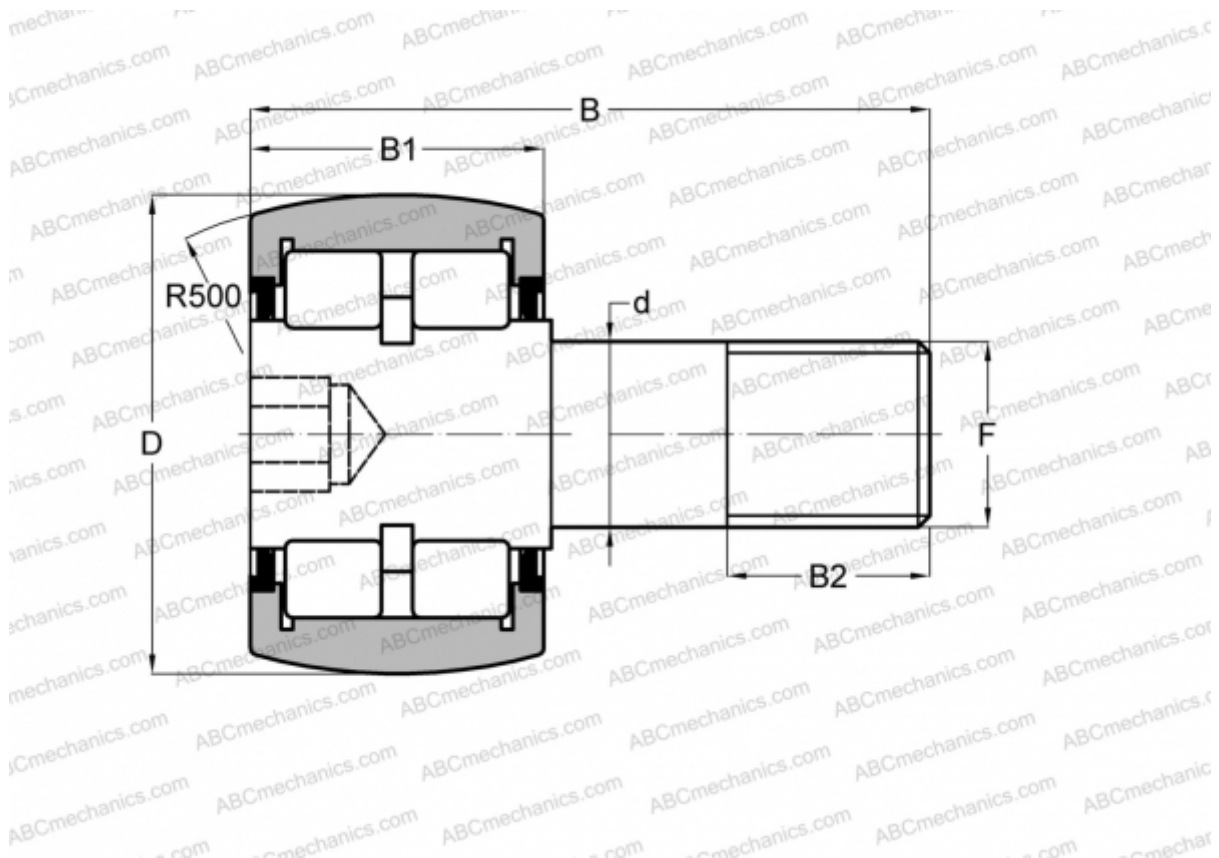

CRBC 9 ABC

Cam followers

TYPE: Roller bearings, Stud type track rollers, Roller, double row, hex socket, contact seals on both side, inch size

Technical specification

DIMENSIONS, MM

d	95,250
D	228,600
B	363,538
B1	120,650
B2	120,650
F	3 1/2 -4

WEIGHT, KG 46,584

MANUFACTURER [ABC](#)