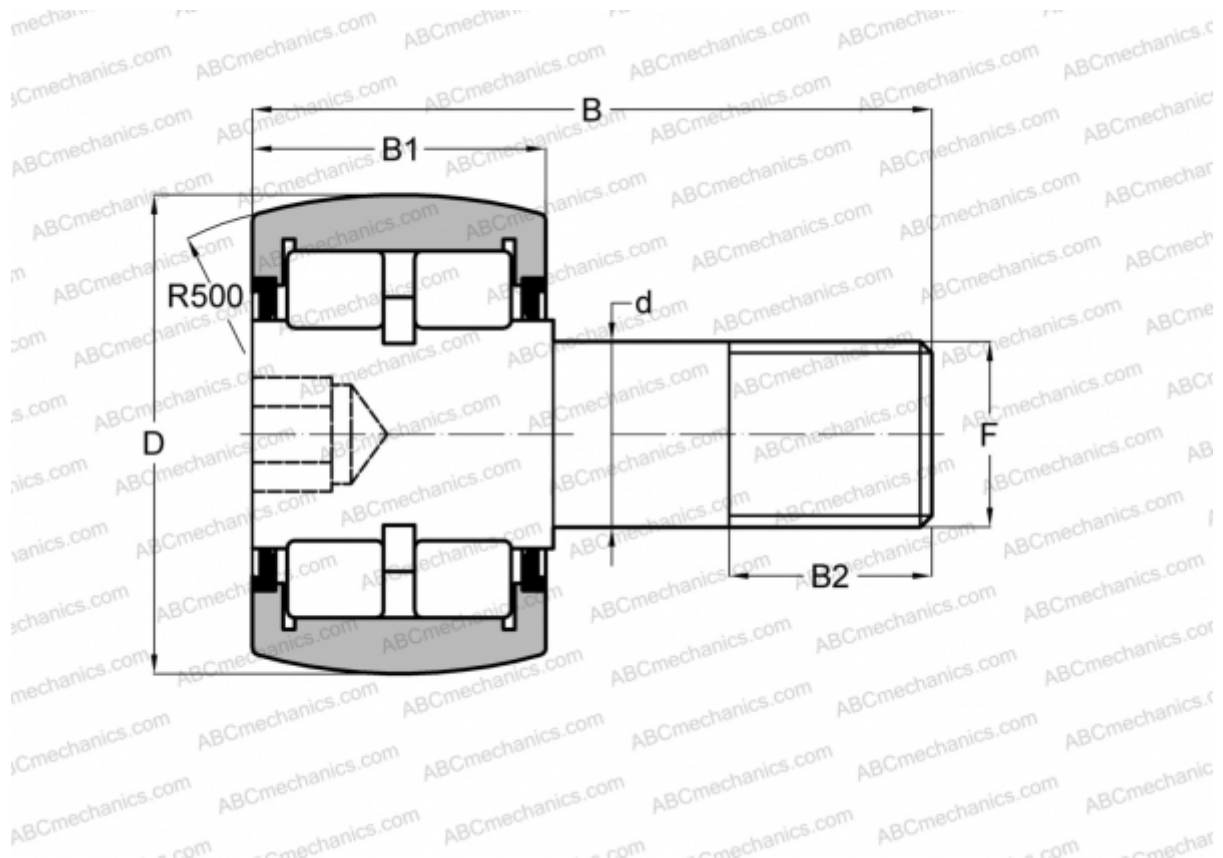

## CRBC 10 ABC

Cam followers

TYPE: Roller bearings, Stud type track rollers, Roller, double row, hex socket, contact seals on both side, inch size

### Technical specification

#### DIMENSIONS, MM

d	107,950
D	254,000
B	388,938
B1	133,350
B2	120,650
F	3 1/2 -4

**WEIGHT, KG** 62,142

**MANUFACTURER** [ABC](#)