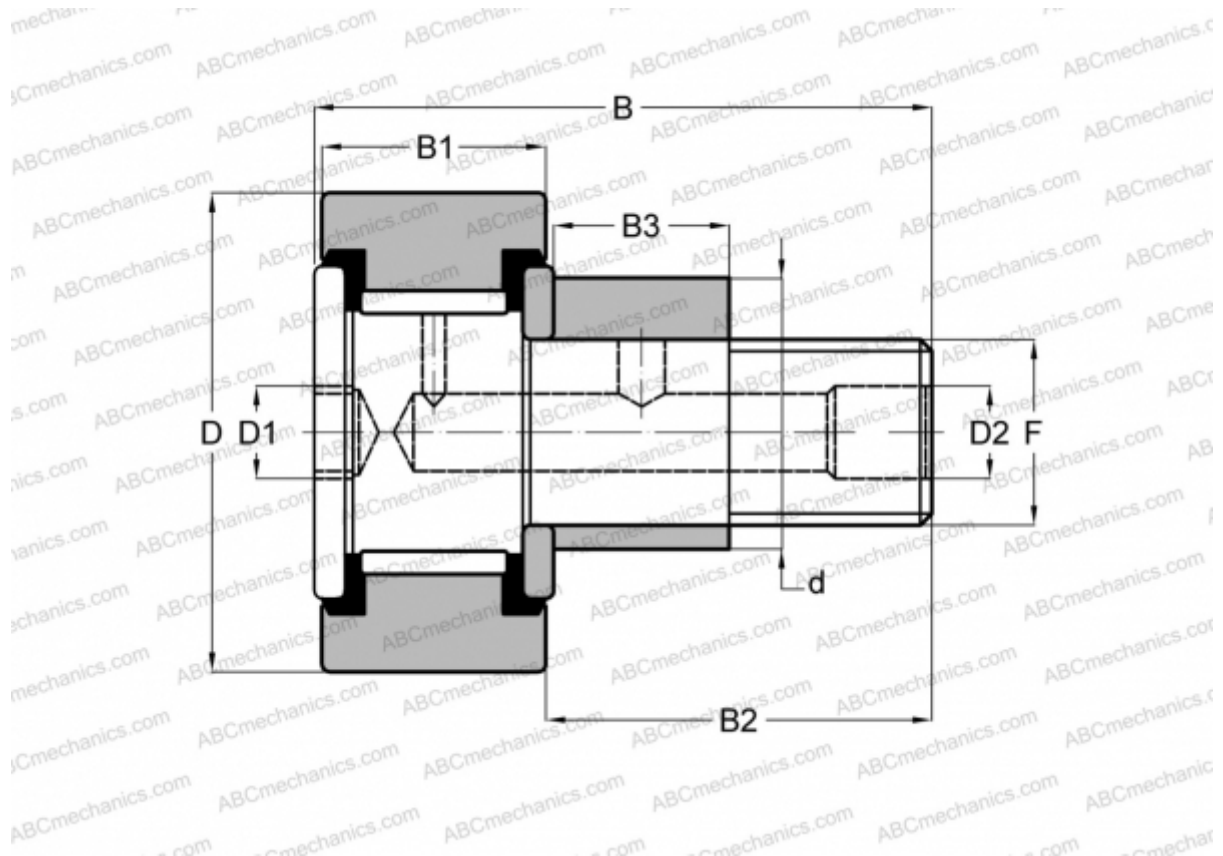

## S 128 LWX RBC

Cam followers

TYPE: Roller bearings, Stud type track rollers, Eccentric stud, hex socket, contact seals on both side, cylindrical outer ring, inch size

### Technical specification

#### DIMENSIONS, MM

d	50,800
D	101,600
D1	19,050
D2	6,350
B	146,842
B1	57,150
B2	88,900
B3	50,800
F	1 1/2-12

**WEIGHT, KG** 4,745

**MANUFACTURER** [RBC](#)