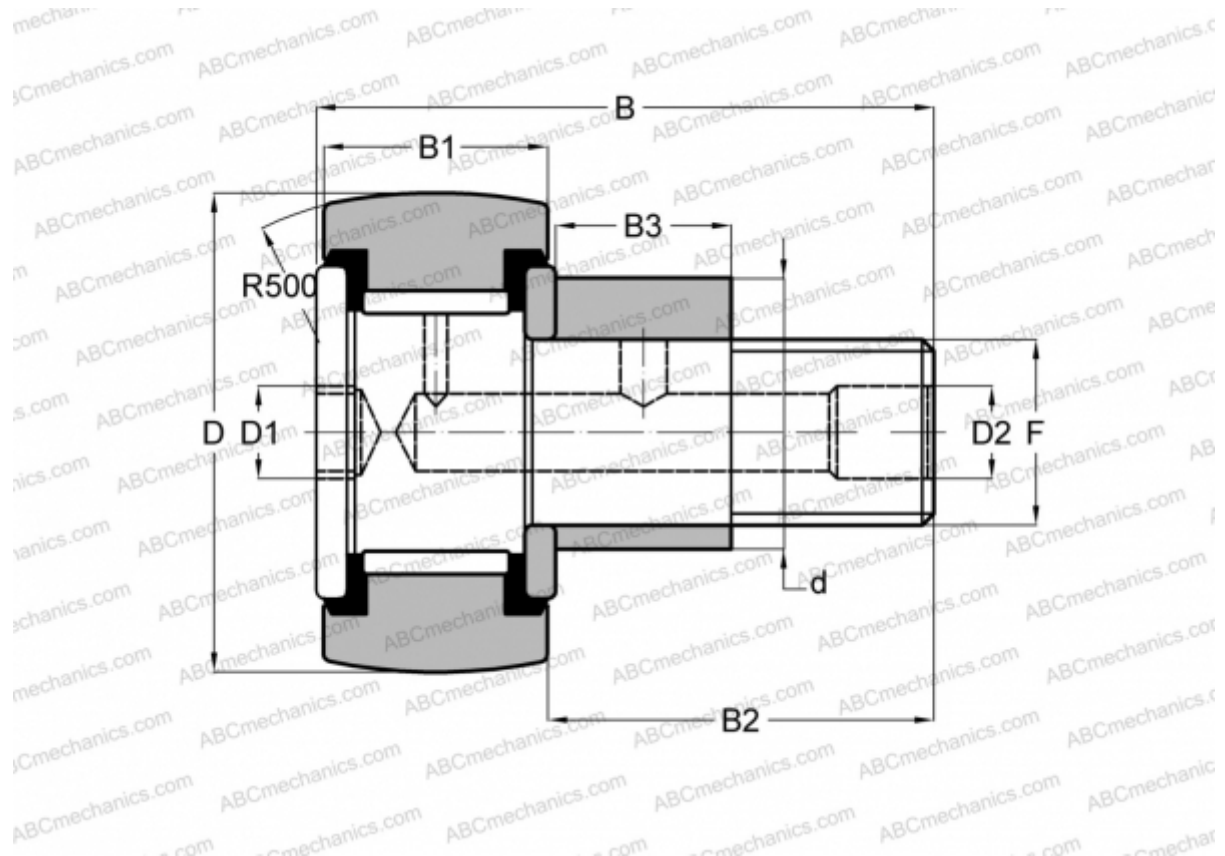

CS 28 LWX RBC

Cam followers

TYPE: Roller bearings, Stud type track rollers, Eccentric stud, hex socket, contact seals on both side, inch size

Technical specification

DIMENSIONS, MM

| | |
|----|--------|
| d | 12,700 |
| D | 22,225 |
| D1 | 4,763 |
| D2 | 4,763 |
| B | 35,718 |
| B1 | 12,700 |
| B2 | 22,225 |
| B3 | 9,525 |
| T | 12,700 |
| F | 3/8-24 |

WEIGHT, KG 0,050

MANUFACTURER [RBC](#)

INTERCHANGE

| | |
|---------------|-------------------------------|
| TORRINGTON | CRSBCE 14 |
| INA | CFE 14 PPY |
| McGill | CCFE- 7/8 -SB |
| SMITH BEARING | CR- 7/8 -XBCE |