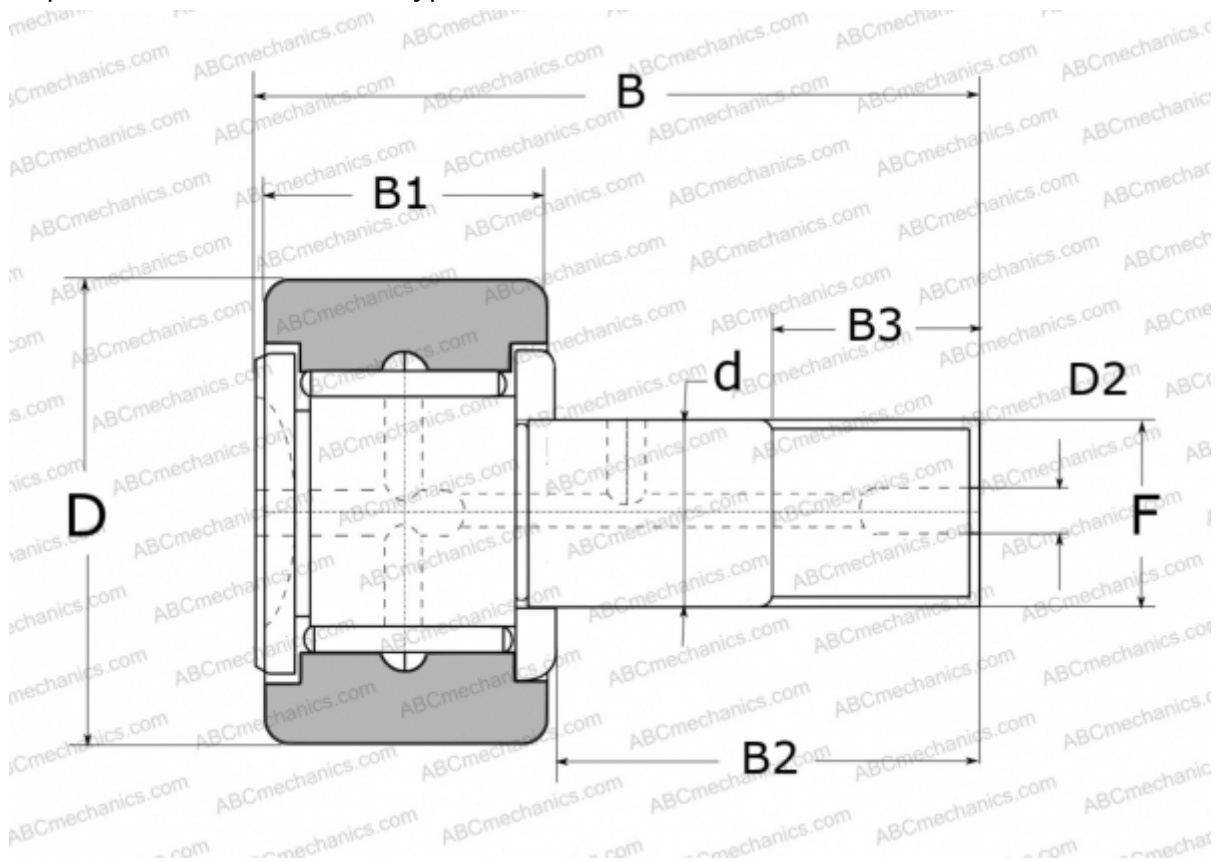

## FCR30R NSK

Cam followers

TYPE: Roller bearings, Stud type track rollers, With axial guidance, full complement bearing, outer ring has a spherical outside surface, type FCR..R (NSK)

### Technical specification

#### DIMENSIONS, MM

d	12,000
D	30,000
D2	6,000
B	40,000
B1	14,000
B2	25,000
B3	13,000
F	M12X1.5

**WEIGHT, KG** 0,088

**MANUFACTURER** [NSK](#)