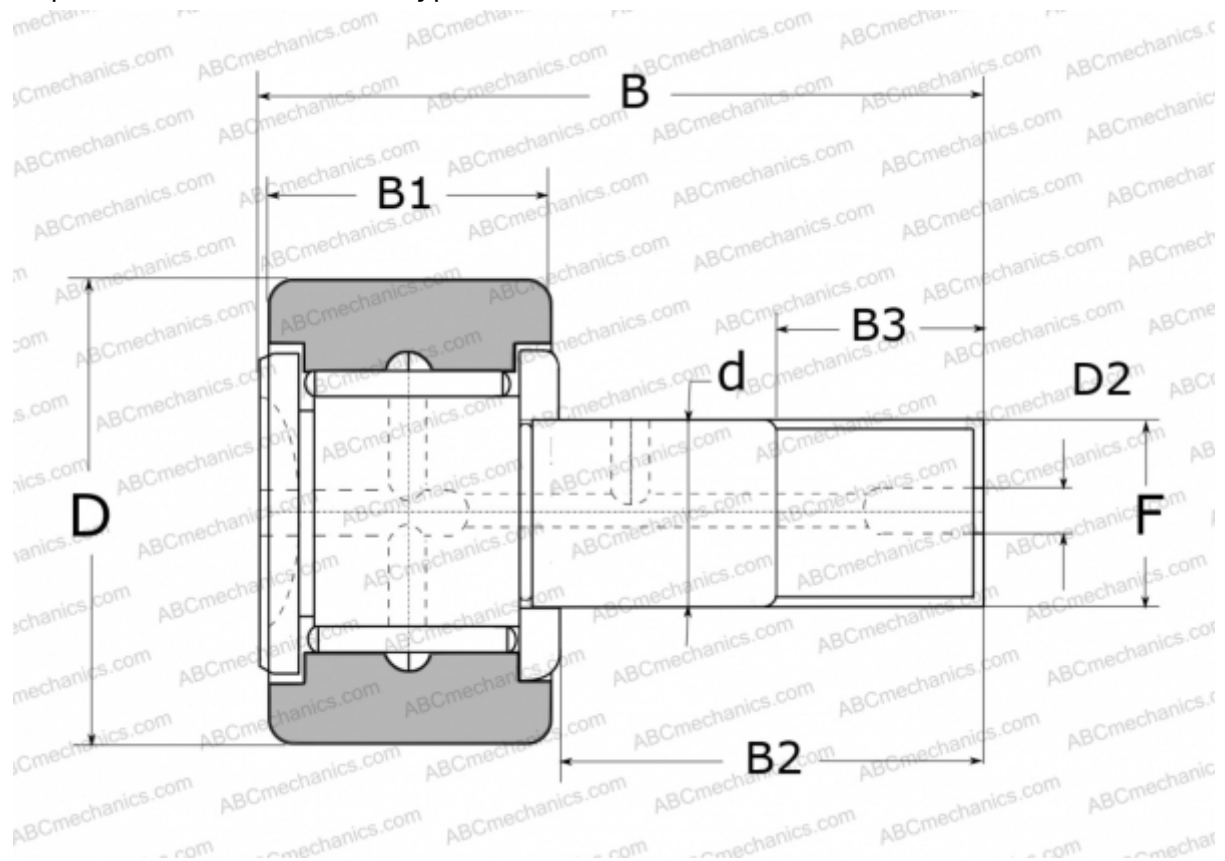

FCR47R NSK

Cam followers

TYPE: Roller bearings, Stud type track rollers, With axial guidance, full complement bearing, outer ring has a spherical outside surface, type FCR..R (NSK)

Technical specification

DIMENSIONS, MM

d	20,000
D	47,000
D2	8,000
B	66,000
B1	24,000
B2	40,500
B3	21,000
F	M20X1.5

WEIGHT, KG 0,390

MANUFACTURER [NSK](#)

REPLACES

FCR-47 R