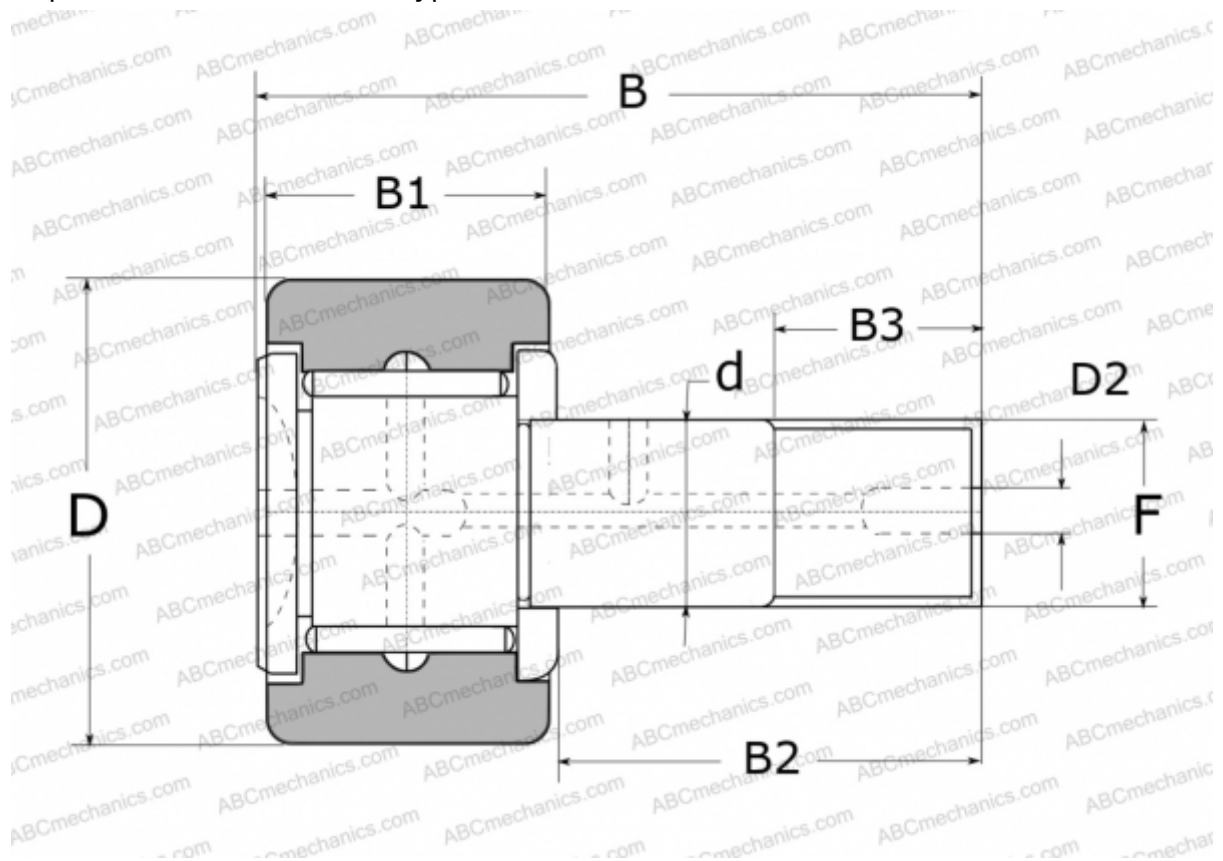

FCR72R NSK

Cam followers

TYPE: Roller bearings, Stud type track rollers, With axial guidance, full complement bearing, outer ring has a spherical outside surface, type FCR..R (NSK)

Technical specification

DIMENSIONS, MM

d	24,000
D	72,000
D2	8,000
B	80,000
B1	29,000
B2	49,500
B3	25,000
F	M24X1.5

WEIGHT, KG 1,050

MANUFACTURER [NSK](#)

REPLACES

FCR-72 R