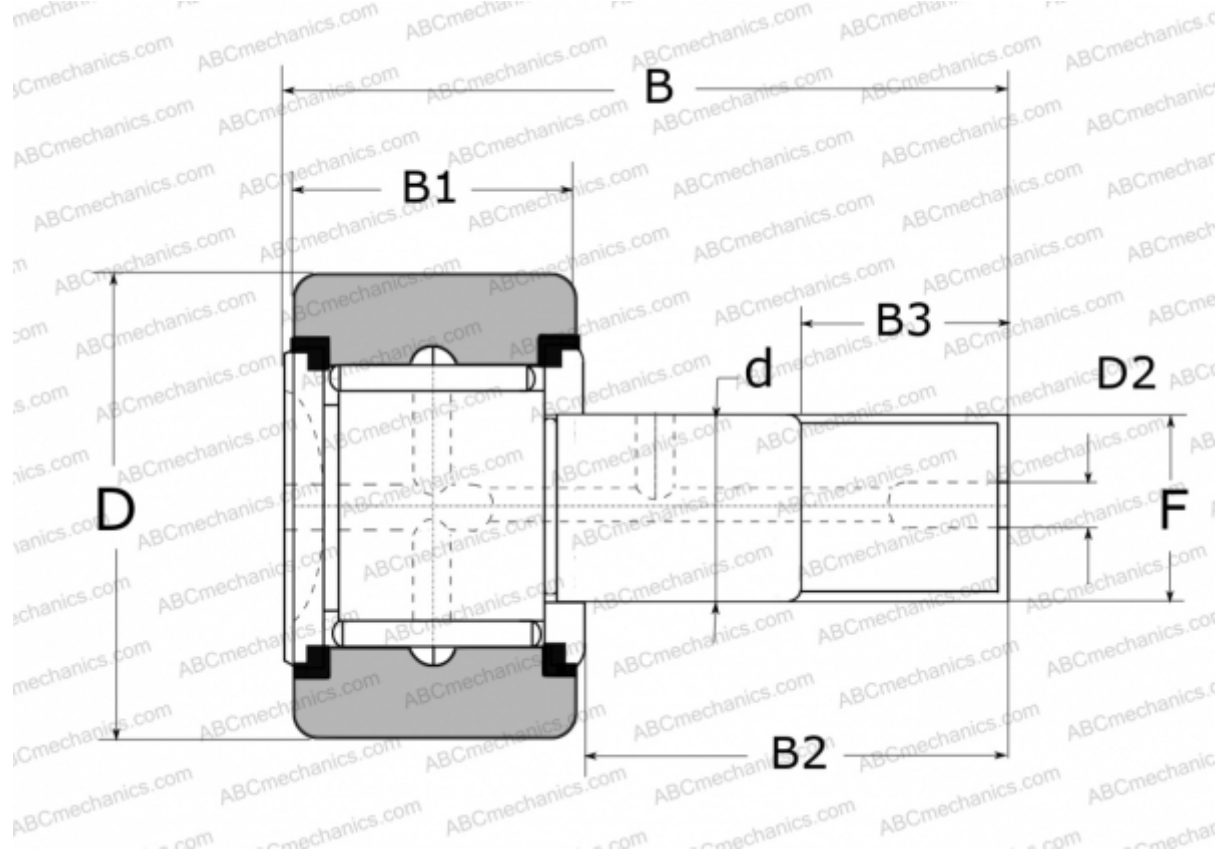

## FCRS16R NSK

Cam followers

TYPE: Roller bearings, Stud type track rollers, With axial guidance, full complement bearing, with seal, with thrust washer, outer ring has a spherical outside surface, type FCRS..R (NSK)

### Technical specification

#### DIMENSIONS, MM

d	6,000
D	16,000
D2	4,000
B	28,000
B1	11,000
B2	16,000
B3	8,000
F	M6X1.0

**WEIGHT, KG** 0,020

**MANUFACTURER** [NSK](#)