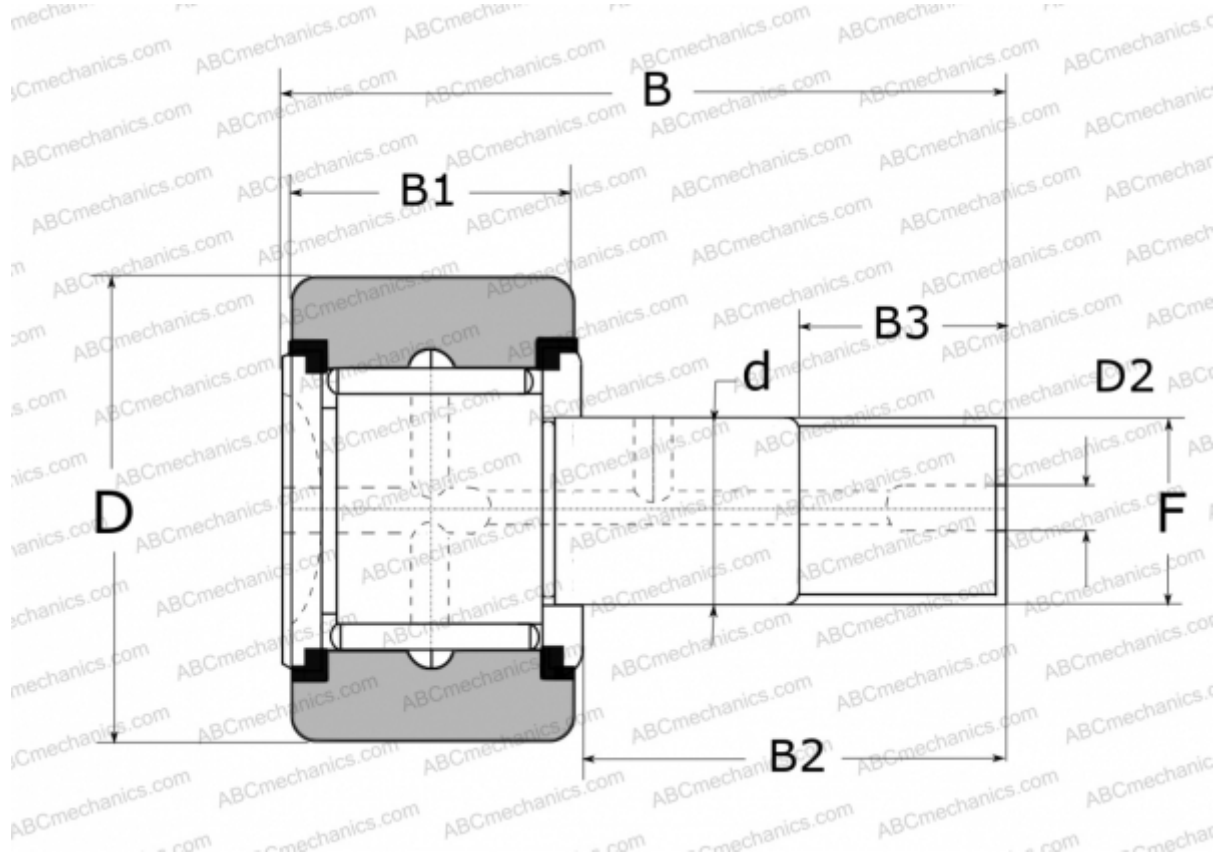

## FCRS19R NSK

Cam followers

TYPE: Roller bearings, Stud type track rollers, With axial guidance, full complement bearing, with seal, with thrust washer, outer ring has a spherical outside surface, type FCRS..R (NSK)

### Technical specification

#### DIMENSIONS, MM

d	8,000
D	19,000
D2	4,000
B	32,000
B1	11,000
B2	20,000
B3	10,000
F	M8X1.25

**WEIGHT, KG** 0,031

**MANUFACTURER** [NSK](#)