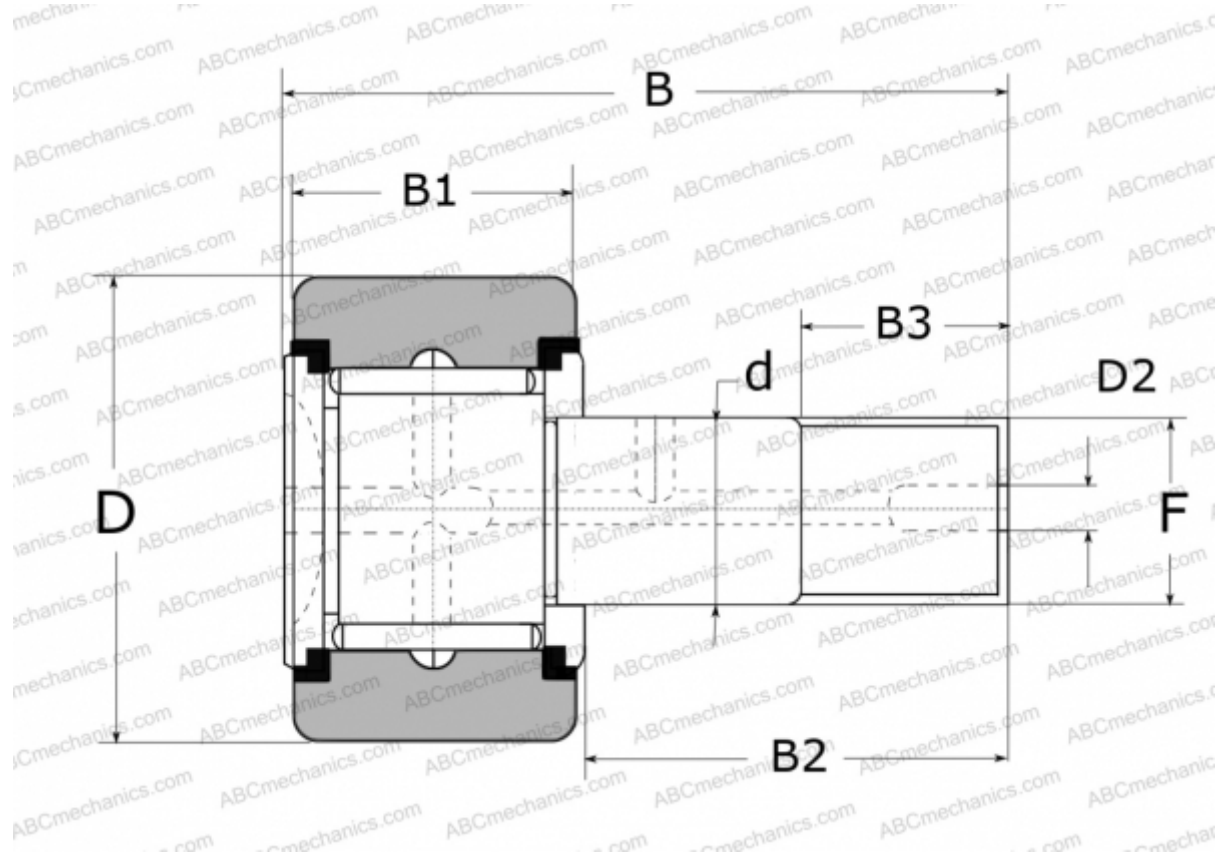

FCRS26R NSK

Cam followers

TYPE: Roller bearings, Stud type track rollers, With axial guidance, full complement bearing, with seal, with thrust washer, outer ring has a spherical outside surface, type FCRS..R (NSK)

Technical specification

DIMENSIONS, MM

d	10,000
D	26,000
D2	4,000
B	36,000
B1	12,000
B2	23,000
B3	12,000
F	M10X1.25

WEIGHT, KG 0,060

MANUFACTURER [NSK](#)

REPLACES

FCRS-26 R