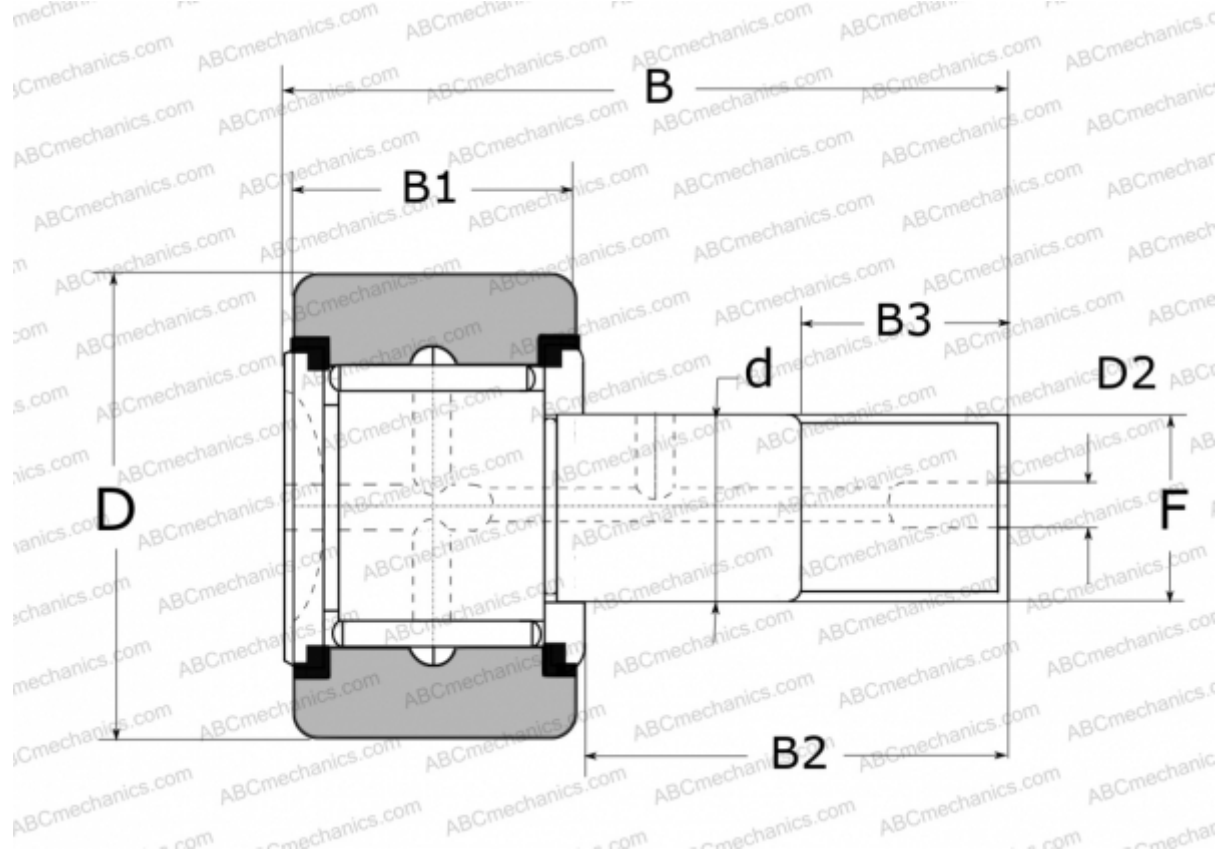

FCRS30R NSK

Cam followers

TYPE: Roller bearings, Stud type track rollers, With axial guidance, full complement bearing, with seal, with thrust washer, outer ring has a spherical outside surface, type FCRS..R (NSK)

Technical specification

DIMENSIONS, MM

d	12,000
D	30,000
D2	6,000
B	40,000
B1	14,000
B2	25,000
B3	13,000
F	M12X1.5

WEIGHT, KG 0,088

MANUFACTURER [NSK](#)

REPLACES

FCRS-30 R