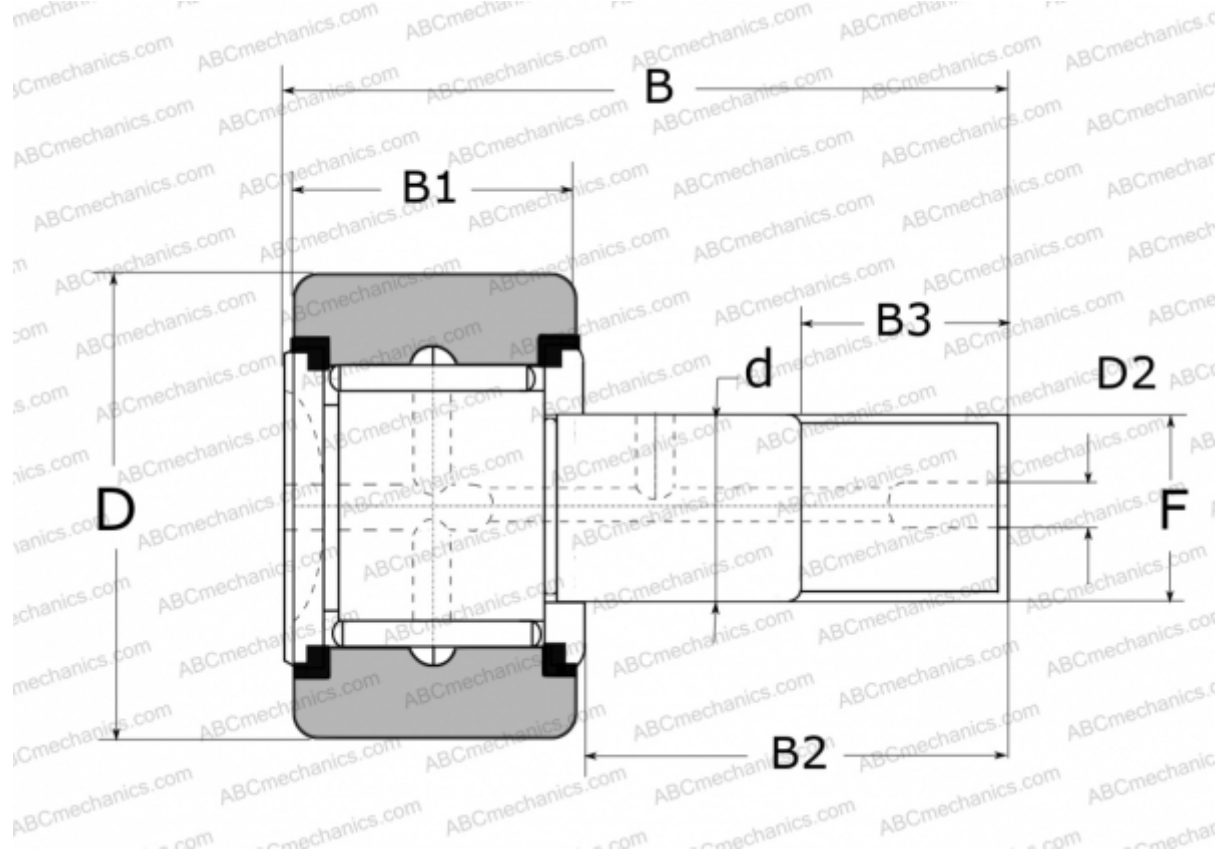

## FCRS32R NSK

Cam followers

TYPE: Roller bearings, Stud type track rollers, With axial guidance, full complement bearing, with seal, with thrust washer, outer ring has a spherical outside surface, type FCRS..R (NSK)

### Technical specification

#### DIMENSIONS, MM

d	12,000
D	32,000
D2	6,000
B	40,000
B1	14,000
B2	25,000
B3	13,000
F	M12X1.5

**WEIGHT, KG** 0,099

**MANUFACTURER** [NSK](#)