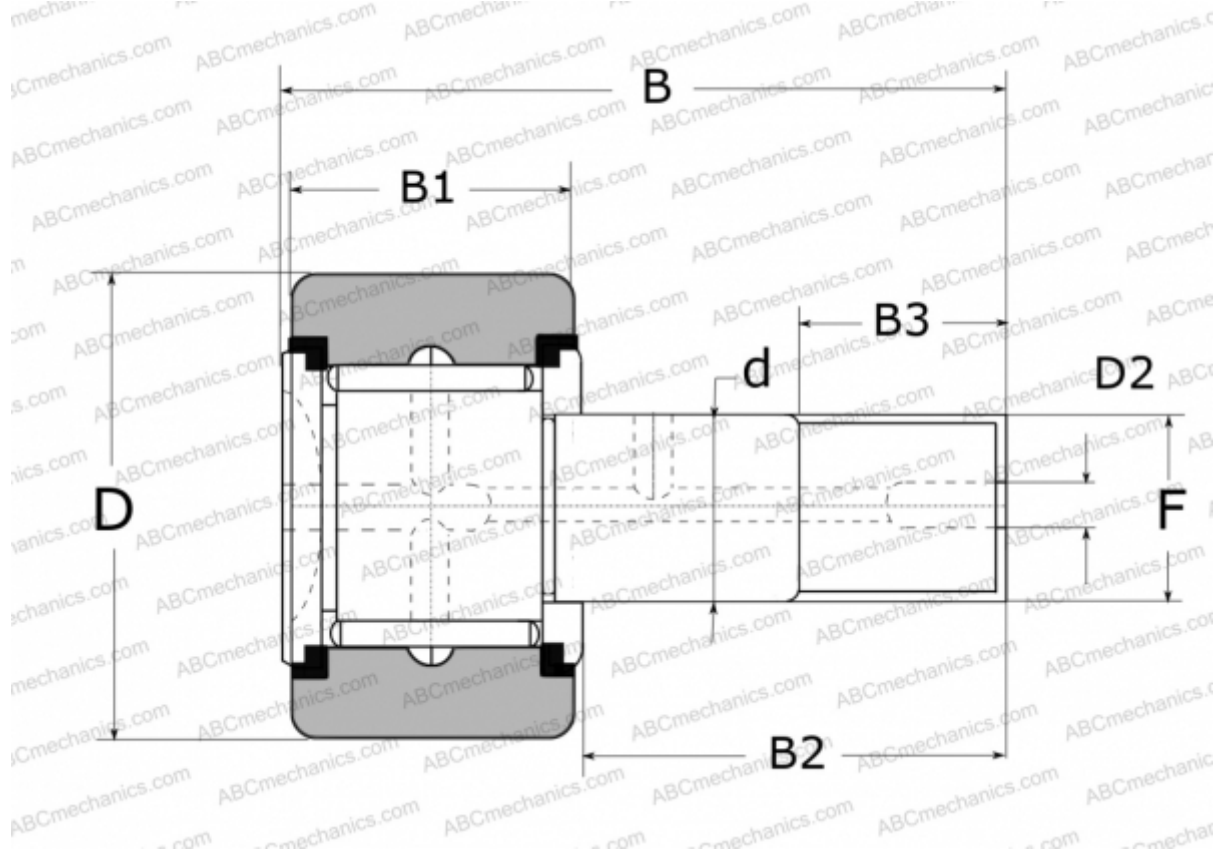

## FCRS35R NSK

Cam followers

TYPE: Roller bearings, Stud type track rollers, With axial guidance, full complement bearing, with seal, with thrust washer, outer ring has a spherical outside surface, type FCRS..R (NSK)

### Technical specification

#### DIMENSIONS, MM

d	16,000
D	35,000
D2	6,000
B	52,000
B1	18,000
B2	32,500
B3	17,000
F	M16X1.5

**WEIGHT, KG** 0,170

**MANUFACTURER** [NSK](#)