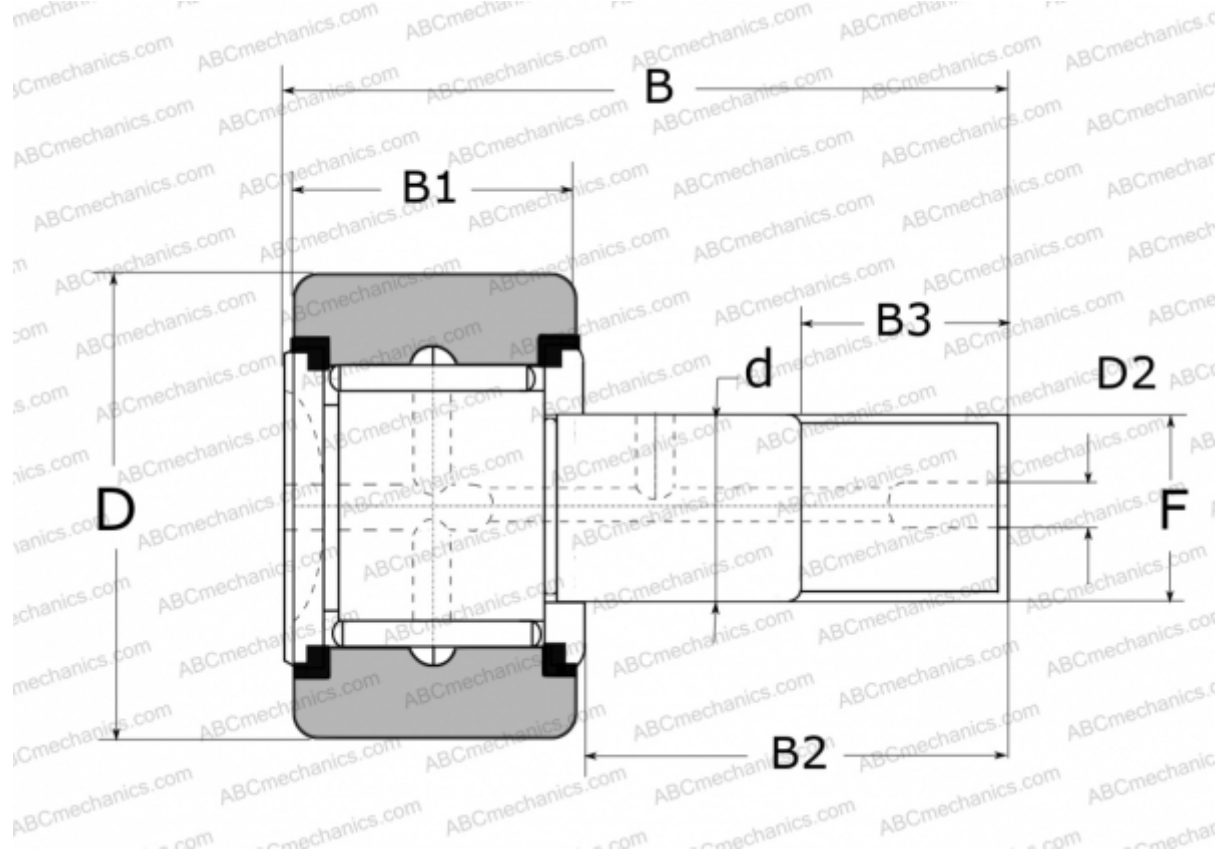

FCRS40R NSK

Cam followers

TYPE: Roller bearings, Stud type track rollers, With axial guidance, full complement bearing, with seal, with thrust washer, outer ring has a spherical outside surface, type FCRS..R (NSK)

Technical specification

DIMENSIONS, MM

d	18,000
D	40,000
D2	6,000
B	58,000
B1	20,000
B2	36,500
B3	19,000
F	M18X1.5

WEIGHT, KG 0,250

MANUFACTURER [NSK](#)

REPLACES

FCRS-40 R