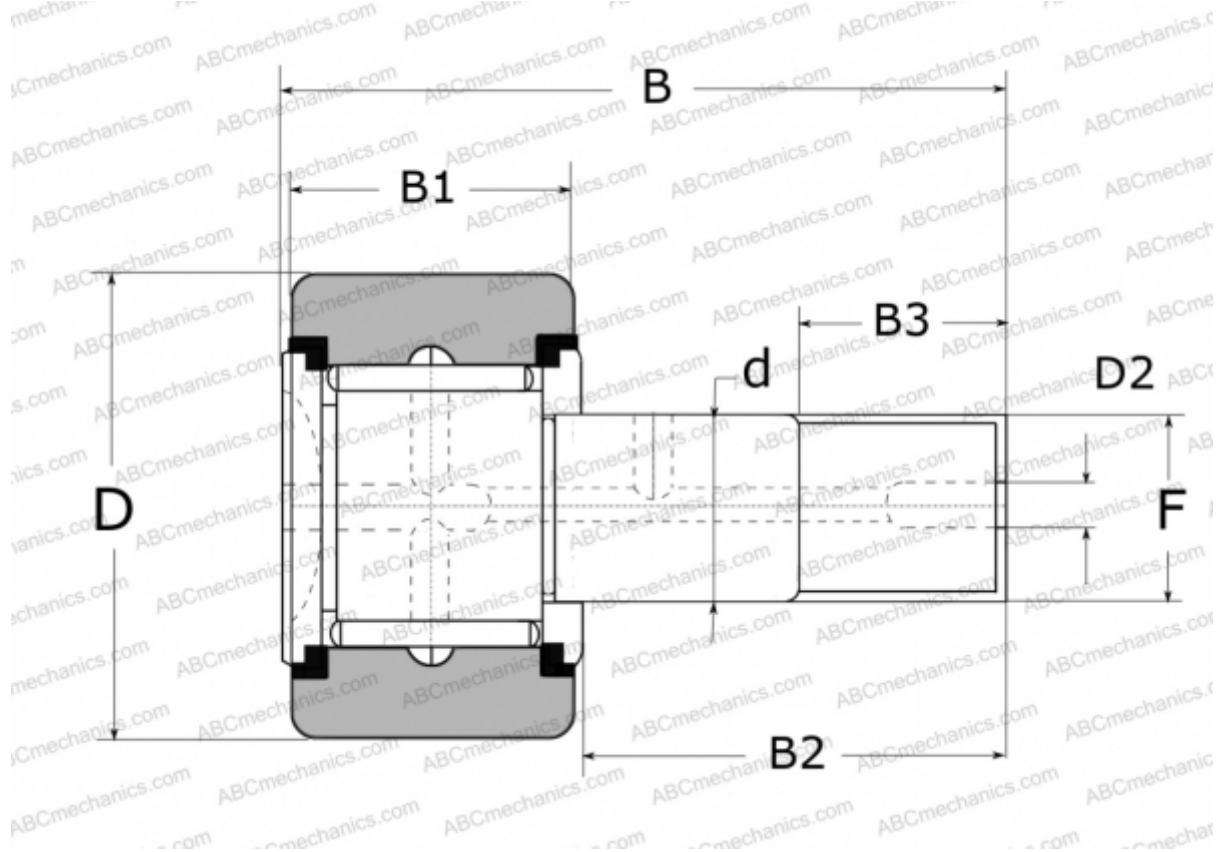

FCRS52R NSK

Cam followers

TYPE: Roller bearings, Stud type track rollers, With axial guidance, full complement bearing, with seal, with thrust washer, outer ring has a spherical outside surface, type FCRS..R (NSK)

Technical specification

DIMENSIONS, MM

d	20,000
D	52,000
D2	8,000
B	66,000
B1	24,000
B2	40,500
B3	21,000
F	M20X1.5

WEIGHT, KG 0,470

MANUFACTURER [NSK](#)

REPLACES

FCRS-52 R