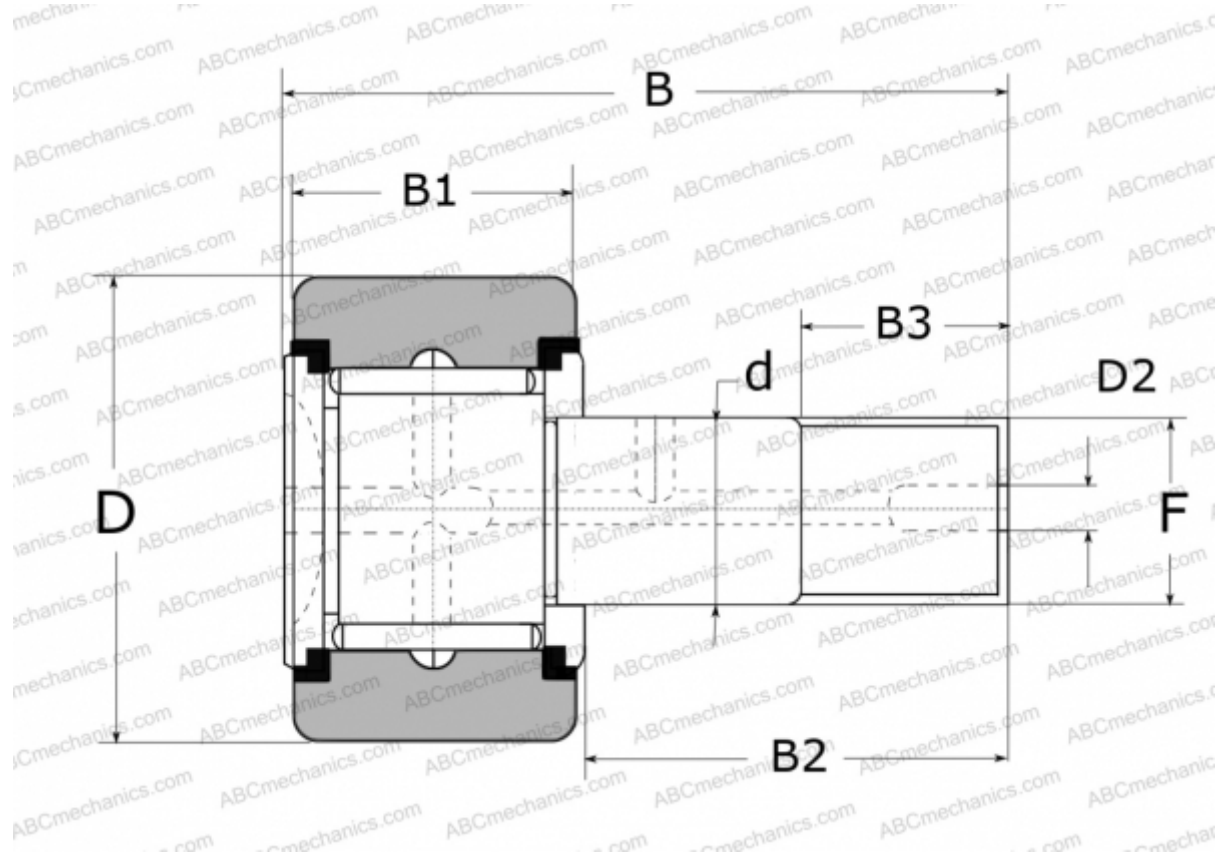

FCRS62R NSK

Cam followers

TYPE: Roller bearings, Stud type track rollers, With axial guidance, full complement bearing, with seal, with thrust washer, outer ring has a spherical outside surface, type FCRS..R (NSK)

Technical specification

DIMENSIONS, MM

d	24,000
D	62,000
D2	8,000
B	80,000
B1	29,000
B2	49,500
B3	25,000
F	M24X1.5

WEIGHT, KG 0,800

MANUFACTURER [NSK](#)

REPLACES

FCRS-62 R