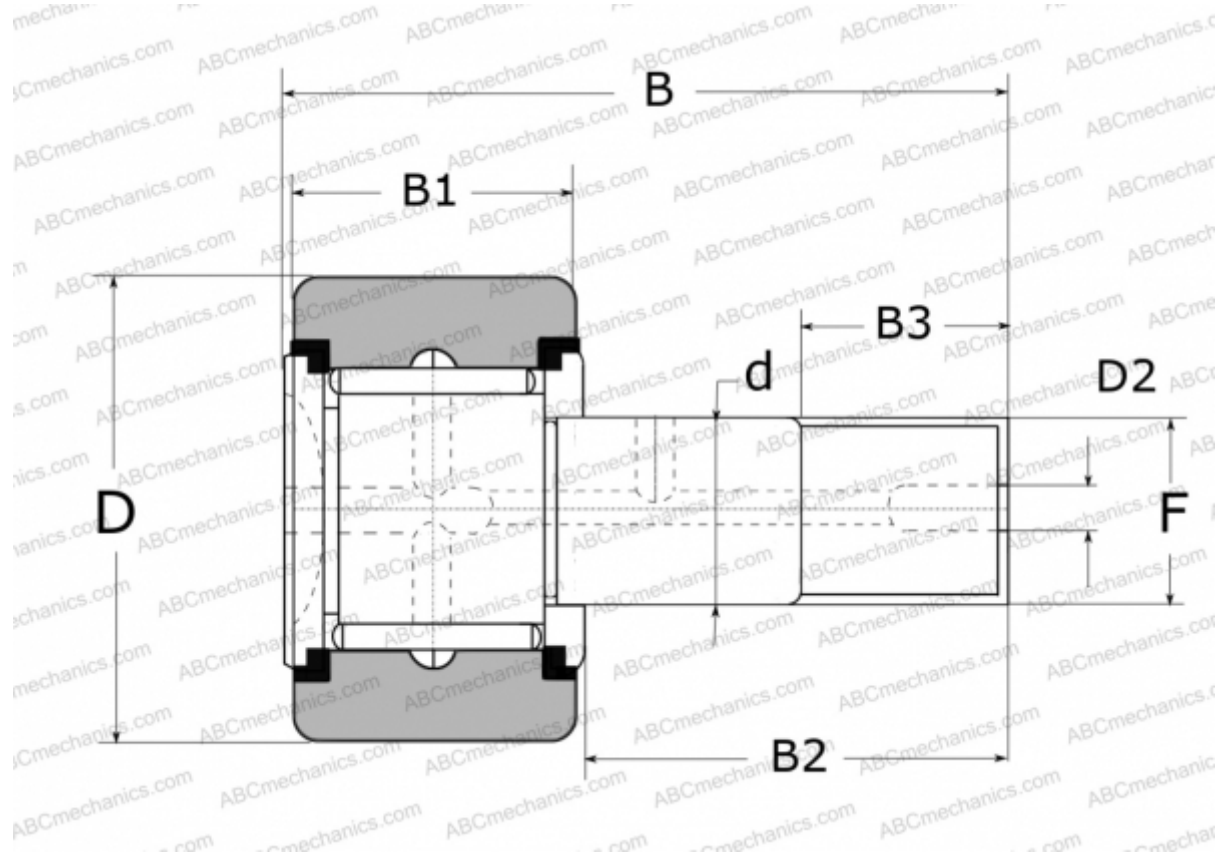

FCRS72R NSK

Cam followers

TYPE: Roller bearings, Stud type track rollers, With axial guidance, full complement bearing, with seal, with thrust washer, outer ring has a spherical outside surface, type FCRS..R (NSK)

Technical specification

DIMENSIONS, MM

d	24,000
D	72,000
D2	8,000
B	80,000
B1	29,000
B2	49,500
B3	25,000
F	M24X1.5

WEIGHT, KG 1,050

MANUFACTURER [NSK](#)

REPLACES

FCRS-72 R