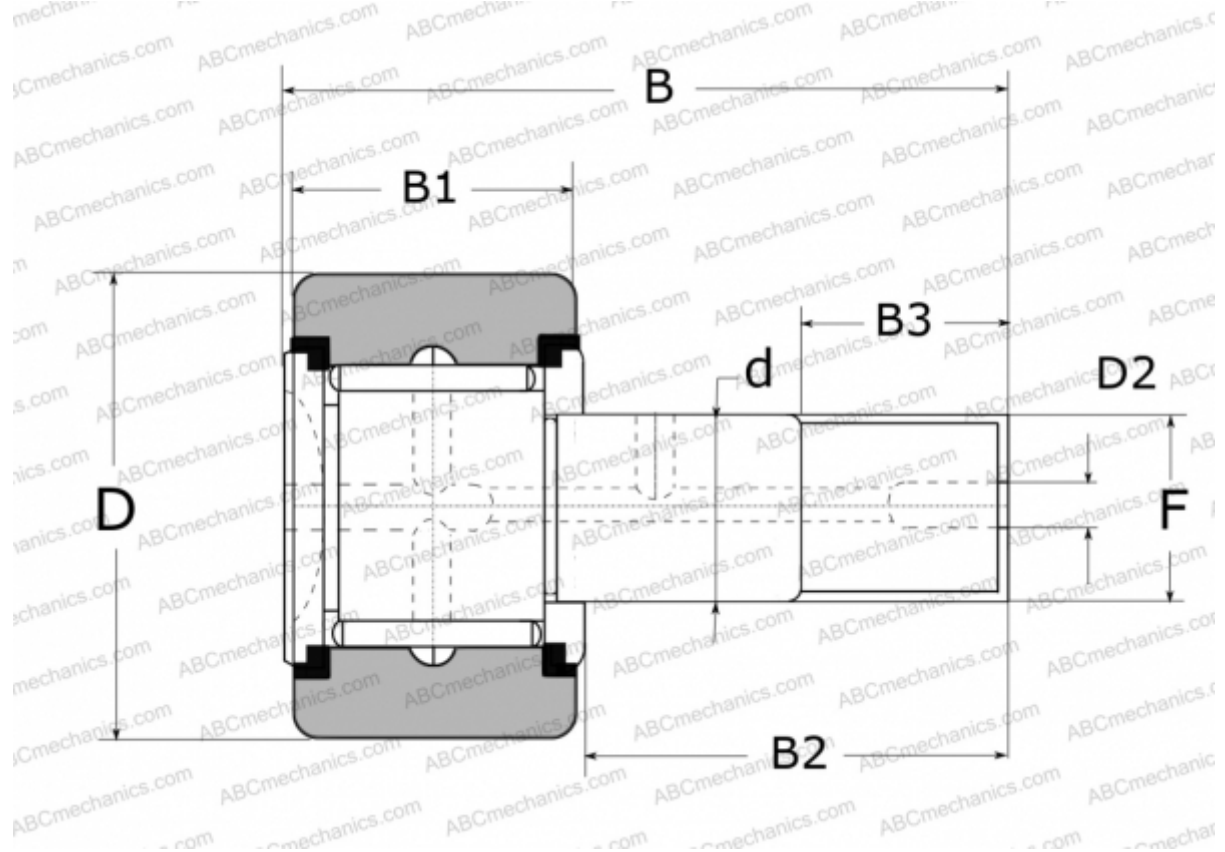

FCRS80R NSK

Cam followers

TYPE: Roller bearings, Stud type track rollers, With axial guidance, full complement bearing, with seal, with thrust washer, outer ring has a spherical outside surface, type FCRS..R (NSK)

Technical specification

DIMENSIONS, MM

d	30,000
D	80,000
D2	8,000
B	100,000
B1	35,000
B2	63,000
B3	32,000
F	M30X1.5

WEIGHT, KG 1,550

MANUFACTURER [NSK](#)

REPLACES

FCRS-80 R