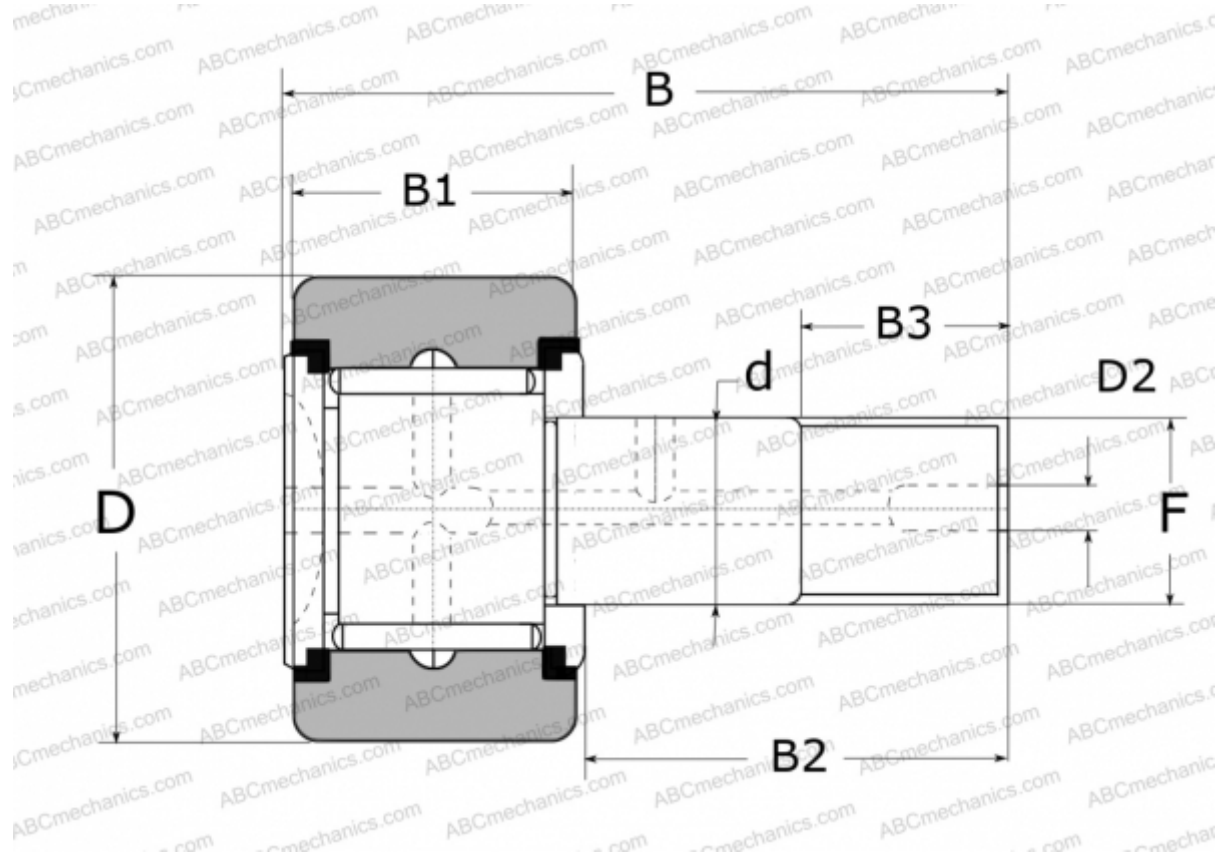

FCRS85R NSK

Cam followers

TYPE: Roller bearings, Stud type track rollers, With axial guidance, full complement bearing, with seal, with thrust washer, outer ring has a spherical outside surface, type FCRS..R (NSK)

Technical specification

DIMENSIONS, MM

d	30,000
D	85,000
D2	8,000
B	100,000
B1	35,000
B2	63,000
B3	32,000
F	M30X1.5

WEIGHT, KG 1,750

MANUFACTURER [NSK](#)

REPLACES

FCRS-85 R