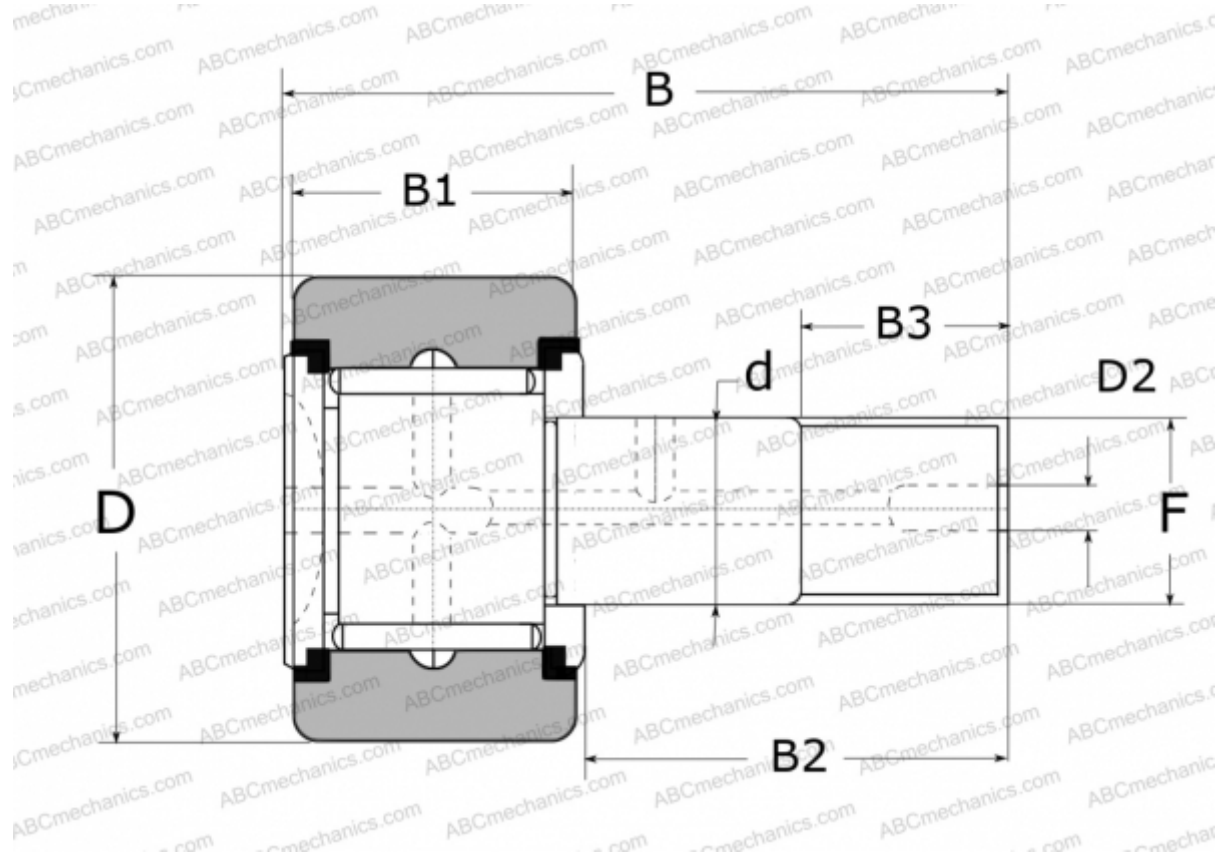

FCRS90R NSK

Cam followers

TYPE: Roller bearings, Stud type track rollers, With axial guidance, full complement bearing, with seal, with thrust washer, outer ring has a spherical outside surface, type FCRS..R (NSK)

Technical specification

DIMENSIONS, MM

d	30,000
D	90,000
D2	8,000
B	100,000
B1	35,000
B2	63,000
B3	32,000
F	M30X1.5

WEIGHT, KG 1,950

MANUFACTURER [NSK](#)

REPLACES

FCRS-90 R