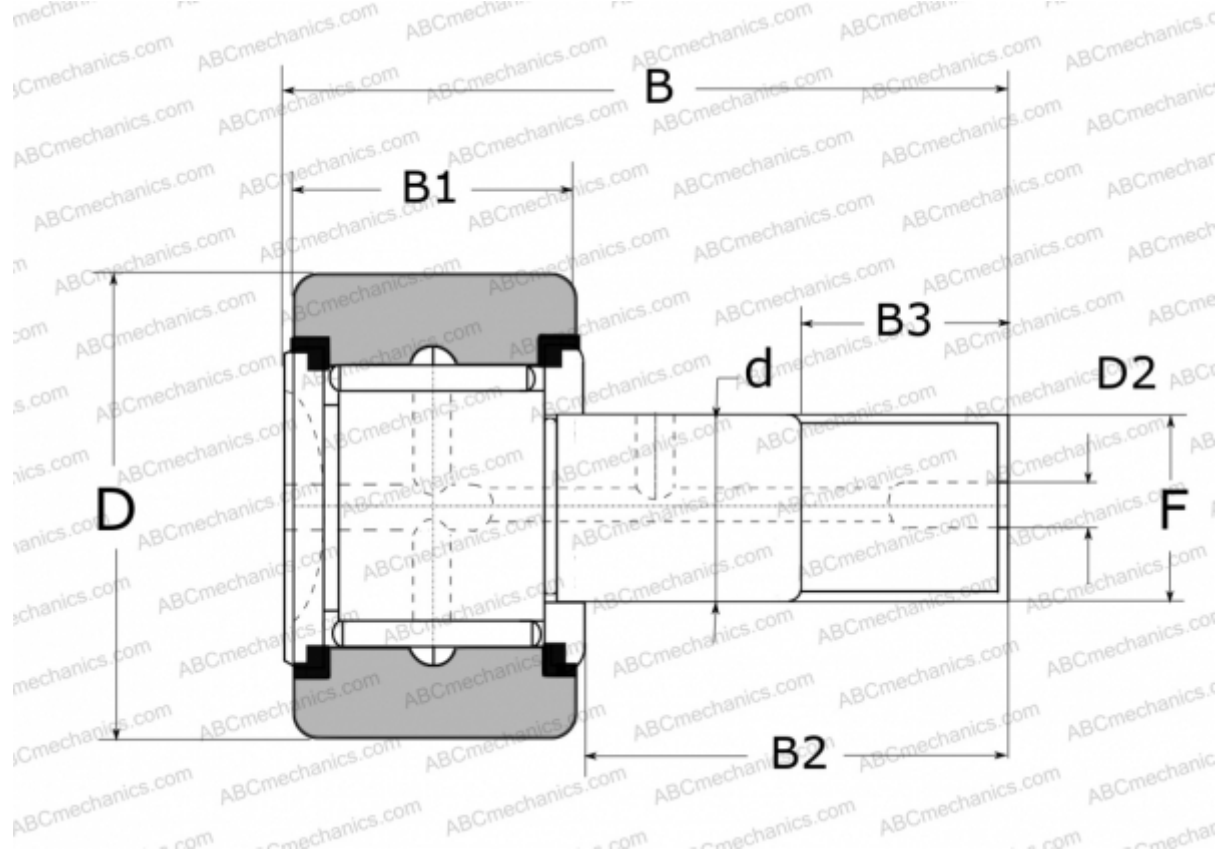

## FCRS16 NSK

Cam followers

TYPE: Roller bearings, Stud type track rollers, With axial guidance, full complement bearing, with seal, with thrust washer, outer ring has a cylindrical outside surface, type FCRS (NSK)

### Technical specification

#### DIMENSIONS, MM

d	6,000
D	16,000
D2	4,000
B	28,000
B1	11,000
B2	16,000
B3	8,000
F	M6X1.0

**WEIGHT, KG** 0,020

**MANUFACTURER** [NSK](#)