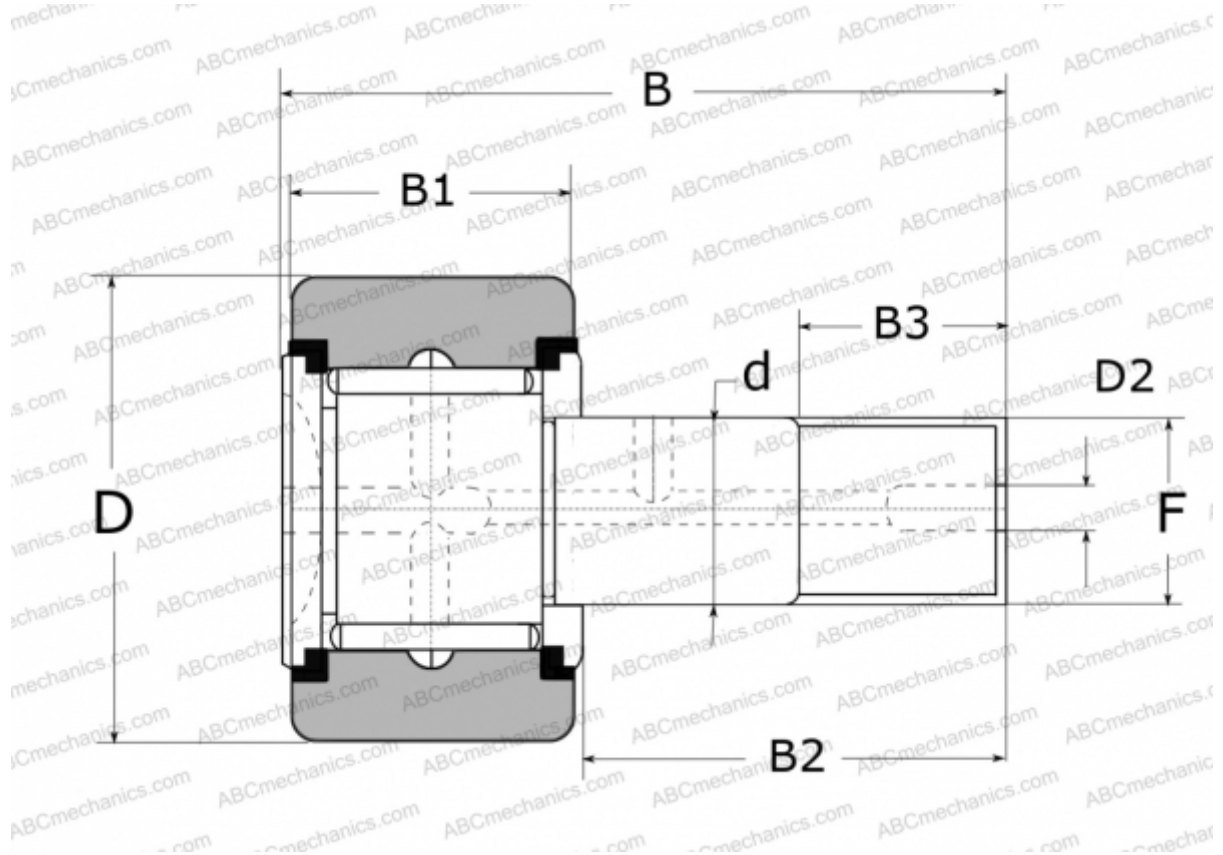

## FCRS22 NSK

Cam followers

TYPE: Roller bearings, Stud type track rollers, With axial guidance, full complement bearing, with seal, with thrust washer, outer ring has a cylindrical outside surface, type FCRS (NSK)

### Technical specification

#### DIMENSIONS, MM

d	10,000
D	22,000
D2	4,000
B	36,000
B1	12,000
B2	23,000
B3	12,000
F	M10X1.25

**WEIGHT, KG** 0,047

**MANUFACTURER** [NSK](#)