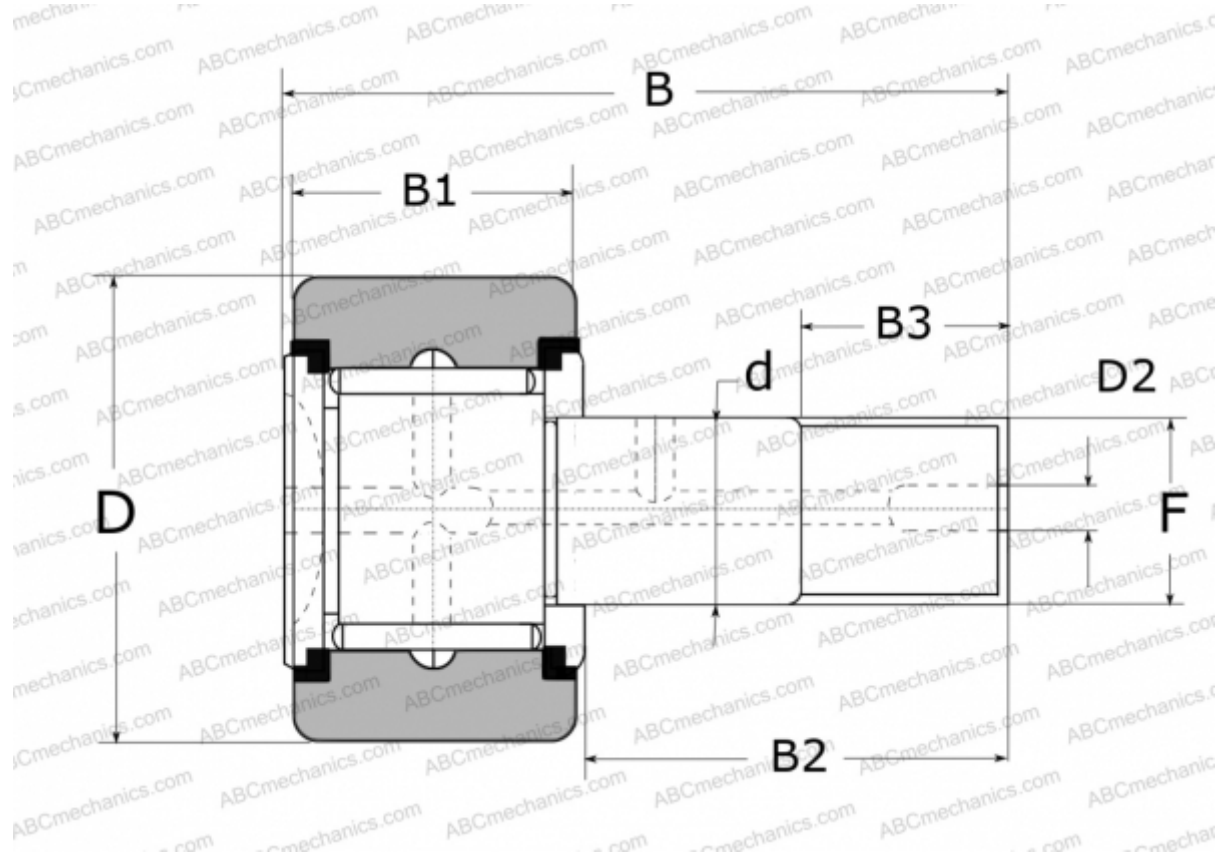

## FCRS30 NSK

Cam followers

TYPE: Roller bearings, Stud type track rollers, With axial guidance, full complement bearing, with seal, with thrust washer, outer ring has a cylindrical outside surface, type FCRS (NSK)

### Technical specification

#### DIMENSIONS, MM

d	12,000
D	30,000
D2	6,000
B	40,000
B1	14,000
B2	25,000
B3	13,000
F	M12X1.5

**WEIGHT, KG** 0,088

**MANUFACTURER** [NSK](#)