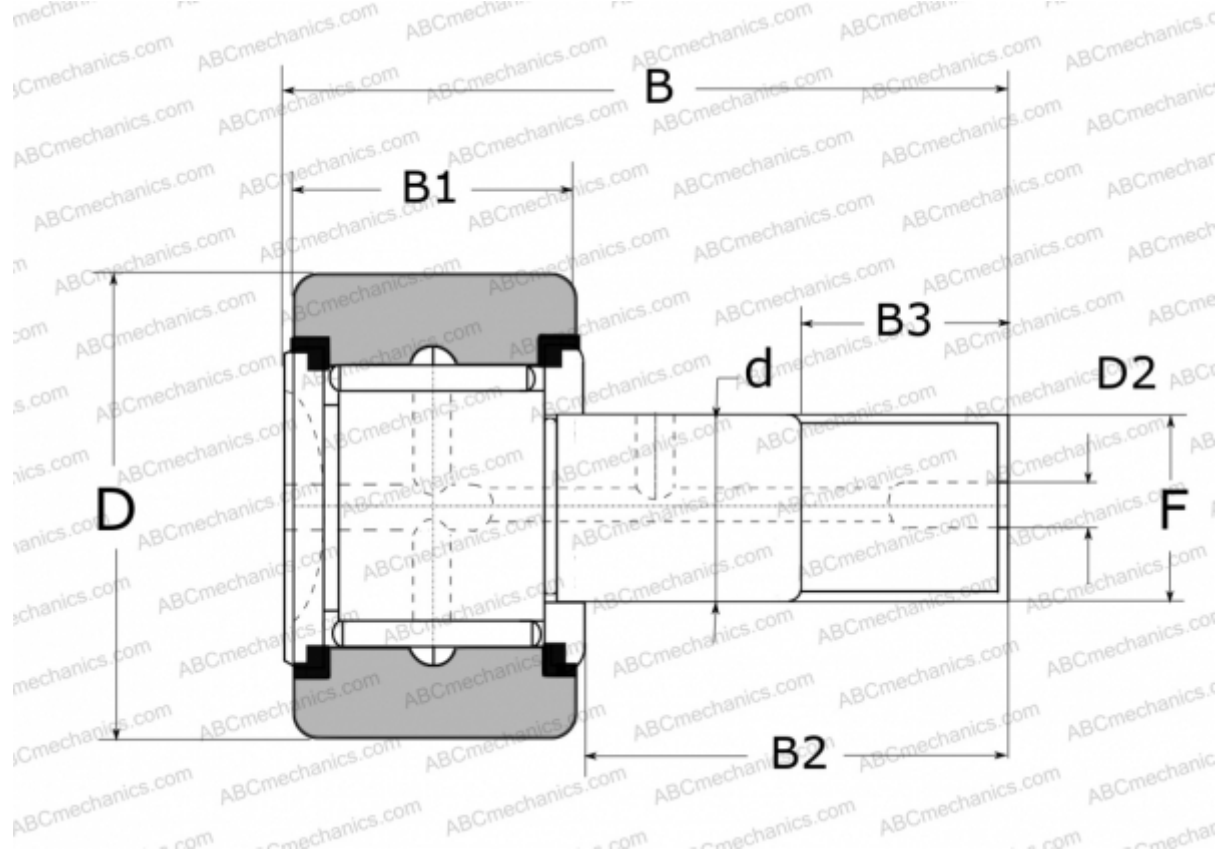

## FCRS32 NSK

Cam followers

TYPE: Roller bearings, Stud type track rollers, With axial guidance, full complement bearing, with seal, with thrust washer, outer ring has a cylindrical outside surface, type FCRS (NSK)

### Technical specification

#### DIMENSIONS, MM

d	12,000
D	32,000
D2	6,000
B	40,000
B1	14,000
B2	25,000
B3	13,000
F	M12X1.5

**WEIGHT, KG** 0,099

**MANUFACTURER** [NSK](#)