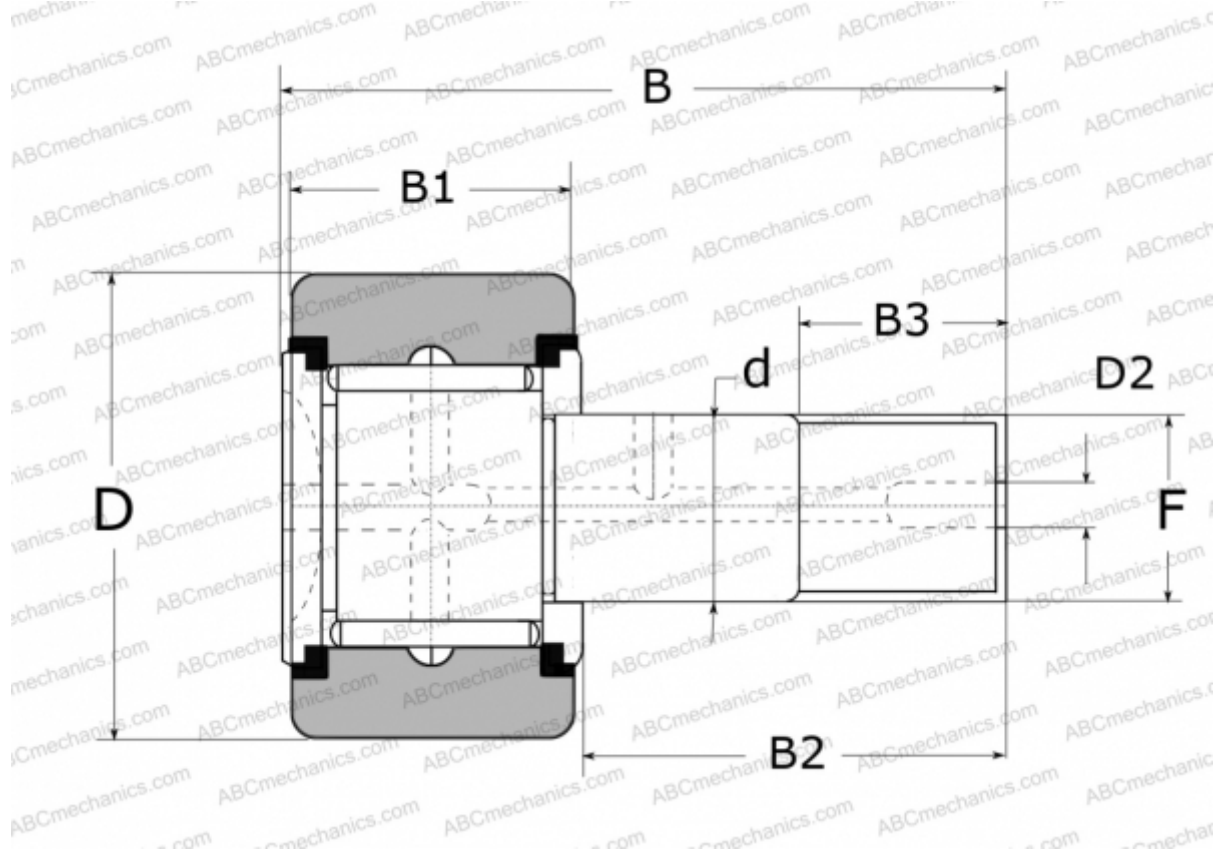

## FCRS35 NSK

Cam followers

TYPE: Roller bearings, Stud type track rollers, With axial guidance, full complement bearing, with seal, with thrust washer, outer ring has a cylindrical outside surface, type FCRS (NSK)

### Technical specification

#### DIMENSIONS, MM

d	16,000
D	35,000
D2	6,000
B	52,000
B1	18,000
B2	32,500
B3	17,000
F	M16X1.5

**WEIGHT, KG** 0,170

**MANUFACTURER** [NSK](#)