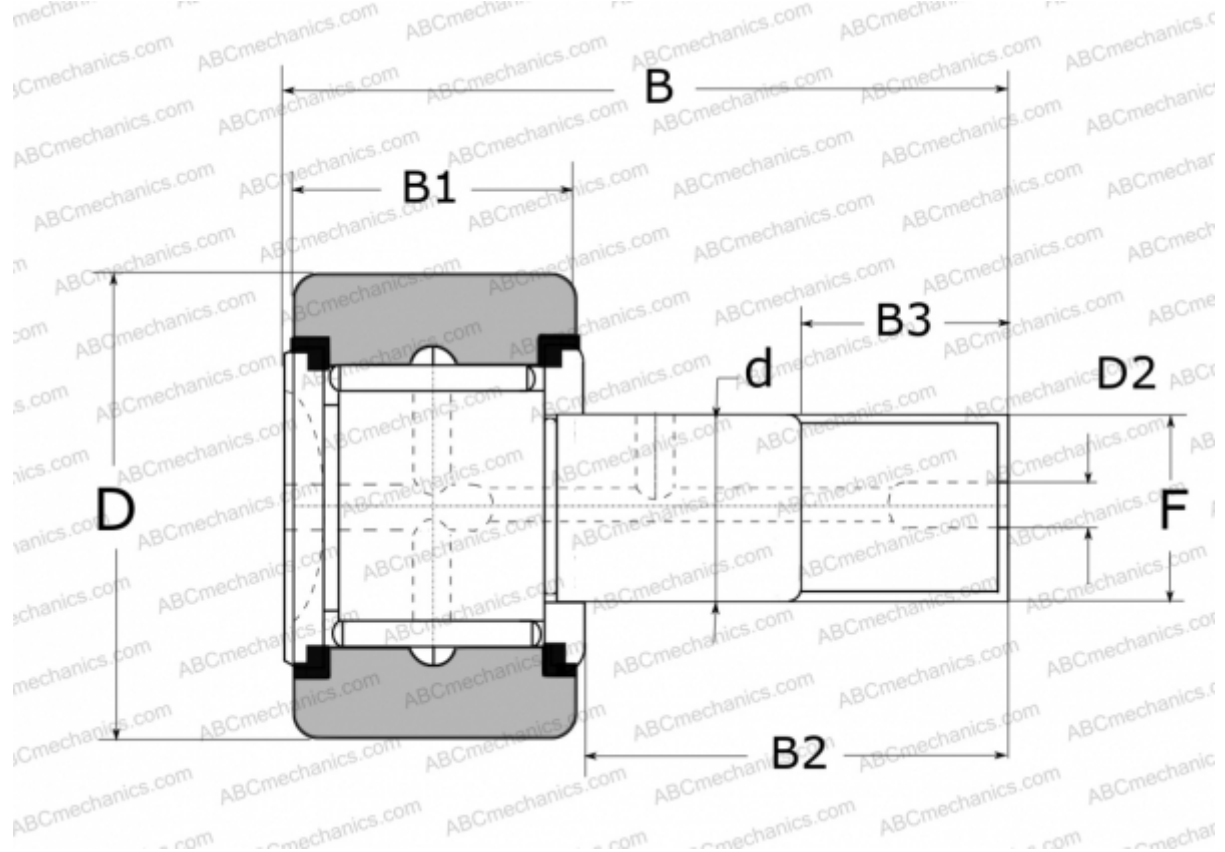

## FCRS47 NSK

Cam followers

TYPE: Roller bearings, Stud type track rollers, With axial guidance, full complement bearing, with seal, with thrust washer, outer ring has a cylindrical outside surface, type FCRS (NSK)

### Technical specification

#### DIMENSIONS, MM

d	20,000
D	47,000
D2	8,000
B	66,000
B1	24,000
B2	40,500
B3	21,000
F	M20X1.5

**WEIGHT, KG** 0,390

**MANUFACTURER** [NSK](#)