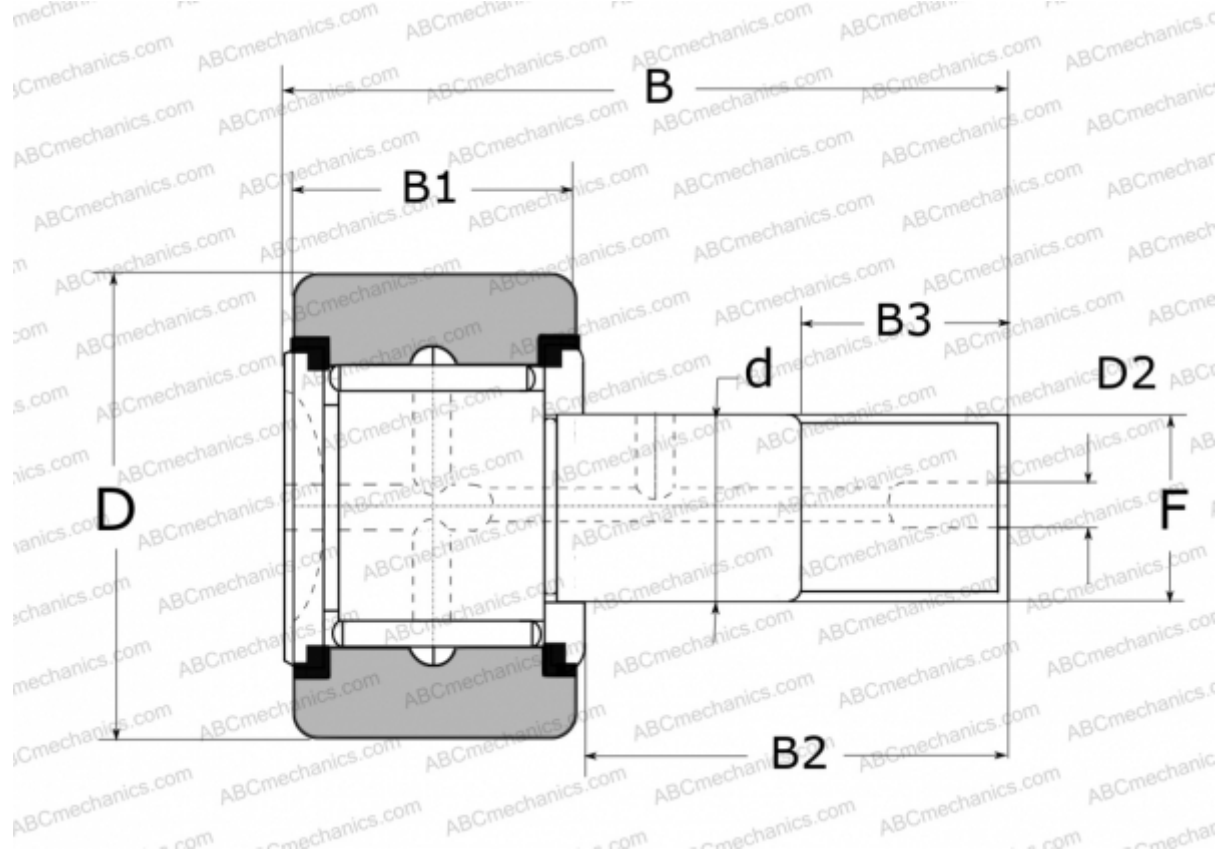

FCRS52 NSK

Cam followers

TYPE: Roller bearings, Stud type track rollers, With axial guidance, full complement bearing, with seal, with thrust washer, outer ring has a cylindrical outside surface, type FCRS (NSK)

Technical specification

DIMENSIONS, MM

d	20,000
D	52,000
D2	8,000
B	66,000
B1	24,000
B2	40,500
B3	21,000
F	M20X1.5

WEIGHT, KG 0,470

MANUFACTURER [NSK](#)

REPLACES

FCRS-52