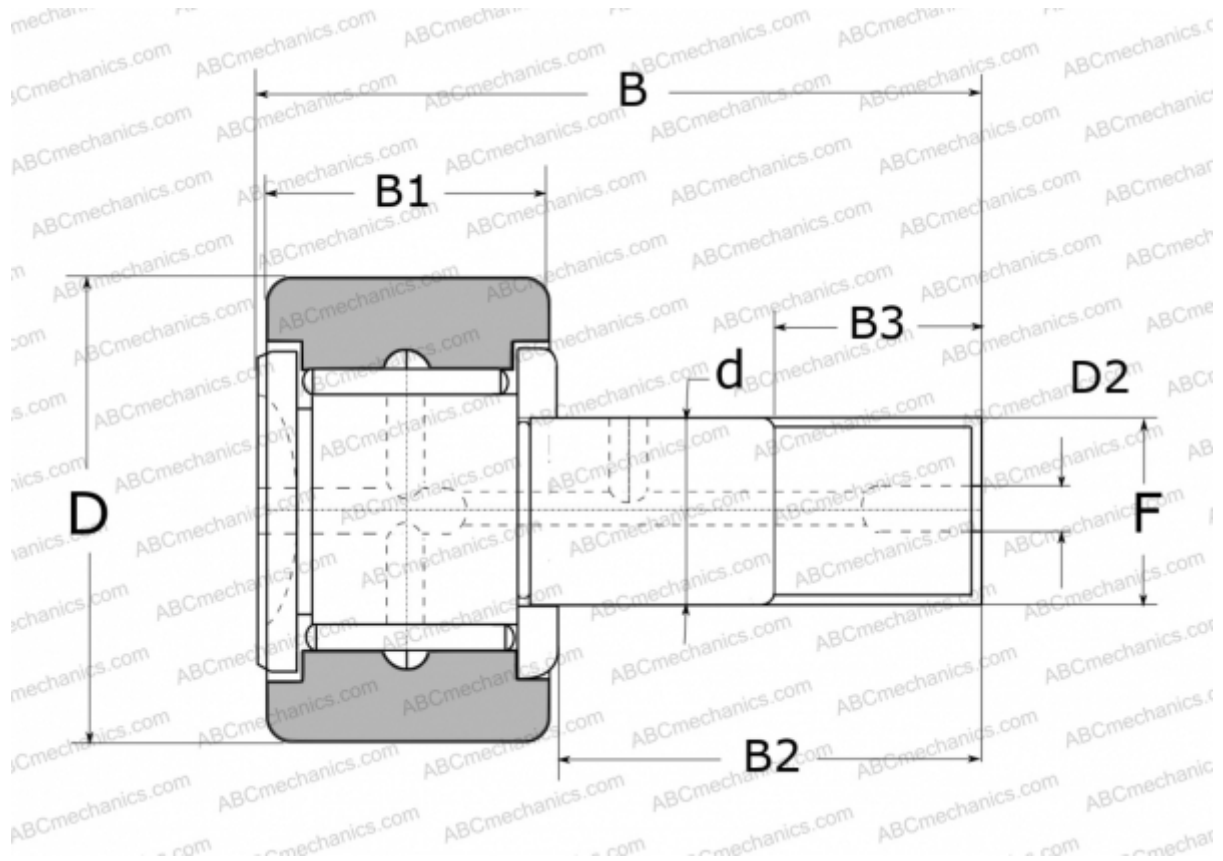

## FCJ22R NSK

Cam followers

TYPE: Roller bearings, Stud type track rollers, With axial guidance, with cage, outer ring has a spherical outside surface, type FCJ..R (NSK)

### Technical specification

#### DIMENSIONS, MM

d	10,000
D	22,000
D2	4,000
B	36,000
B1	12,000
B2	23,000
B3	12,000
F	M10X1.25

**WEIGHT, KG** 0,045

**MANUFACTURER** [NSK](#)