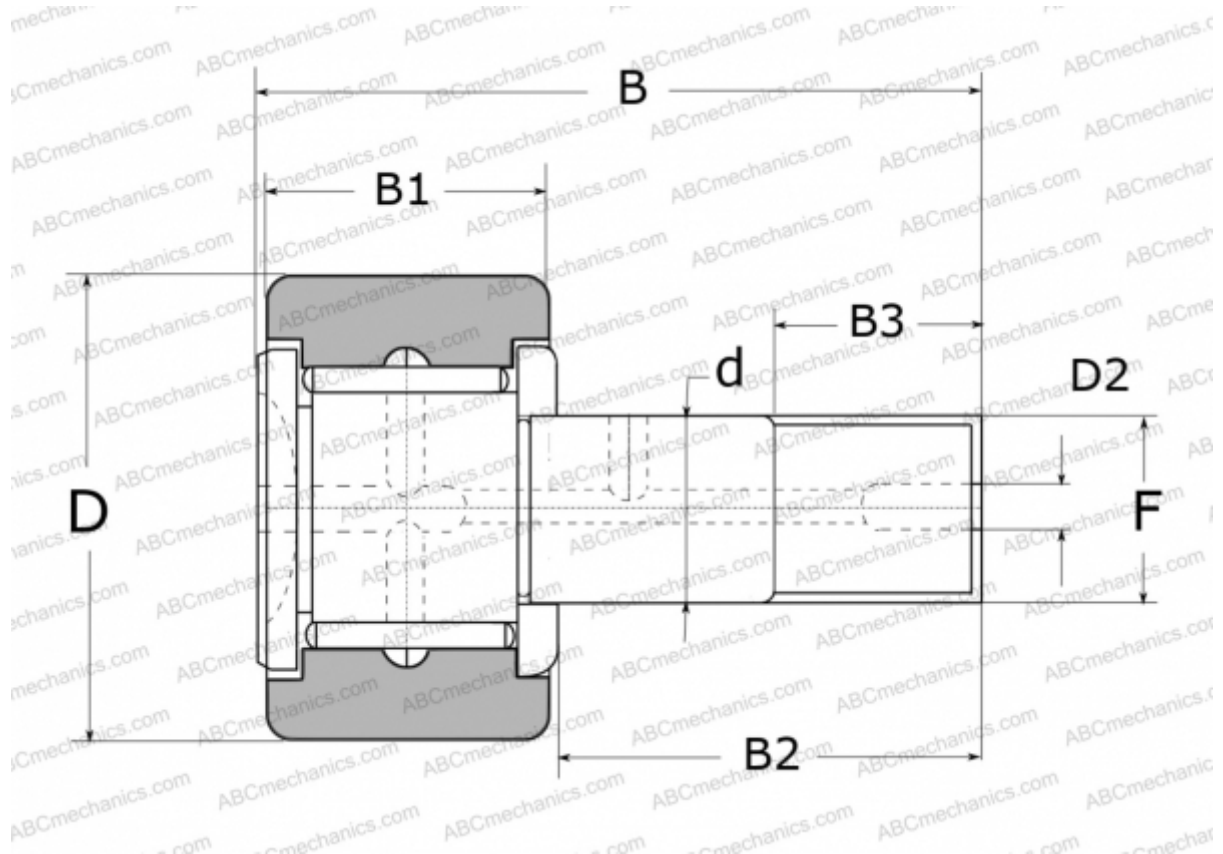

FCJ40R NSK

Cam followers

TYPE: Roller bearings, Stud type track rollers, With axial guidance, with cage, outer ring has a spherical outside surface, type FCJ..R (NSK)

Technical specification

DIMENSIONS, MM

| | |
|----|---------|
| d | 18,000 |
| D | 40,000 |
| D2 | 6,000 |
| B | 58,000 |
| B1 | 20,000 |
| B2 | 36,500 |
| B3 | 19,000 |
| F | M18X1.5 |

WEIGHT, KG 0,240

MANUFACTURER [NSK](#)

REPLACES

FCJ-40 R