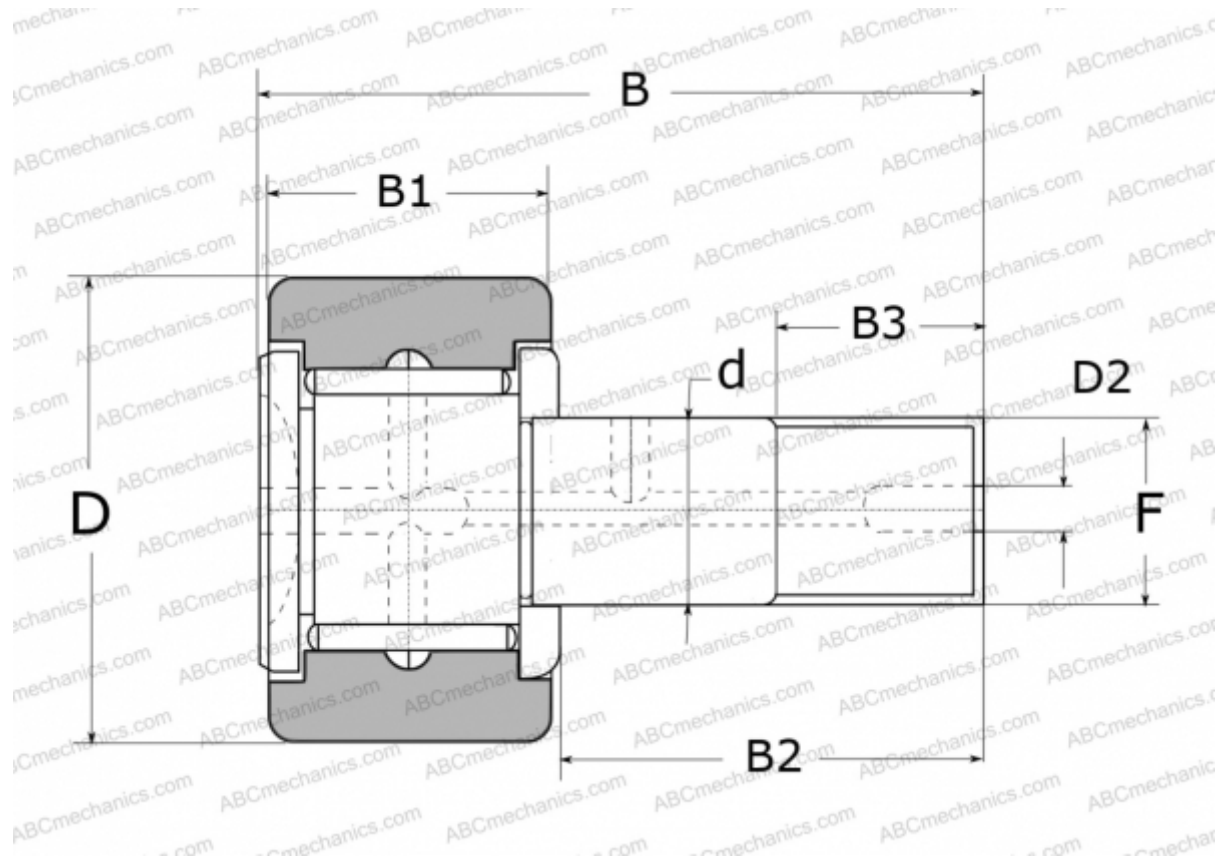

FCJ47R NSK

Cam followers

TYPE: Roller bearings, Stud type track rollers, With axial guidance, with cage, outer ring has a spherical outside surface, type FCJ..R (NSK)

Technical specification

DIMENSIONS, MM

d	20,000
D	47,000
D2	8,000
B	66,000
B1	24,000
B2	40,500
B3	21,000
F	M20X1.5

WEIGHT, KG 0,380

MANUFACTURER [NSK](#)

REPLACES

FCJ-47 R