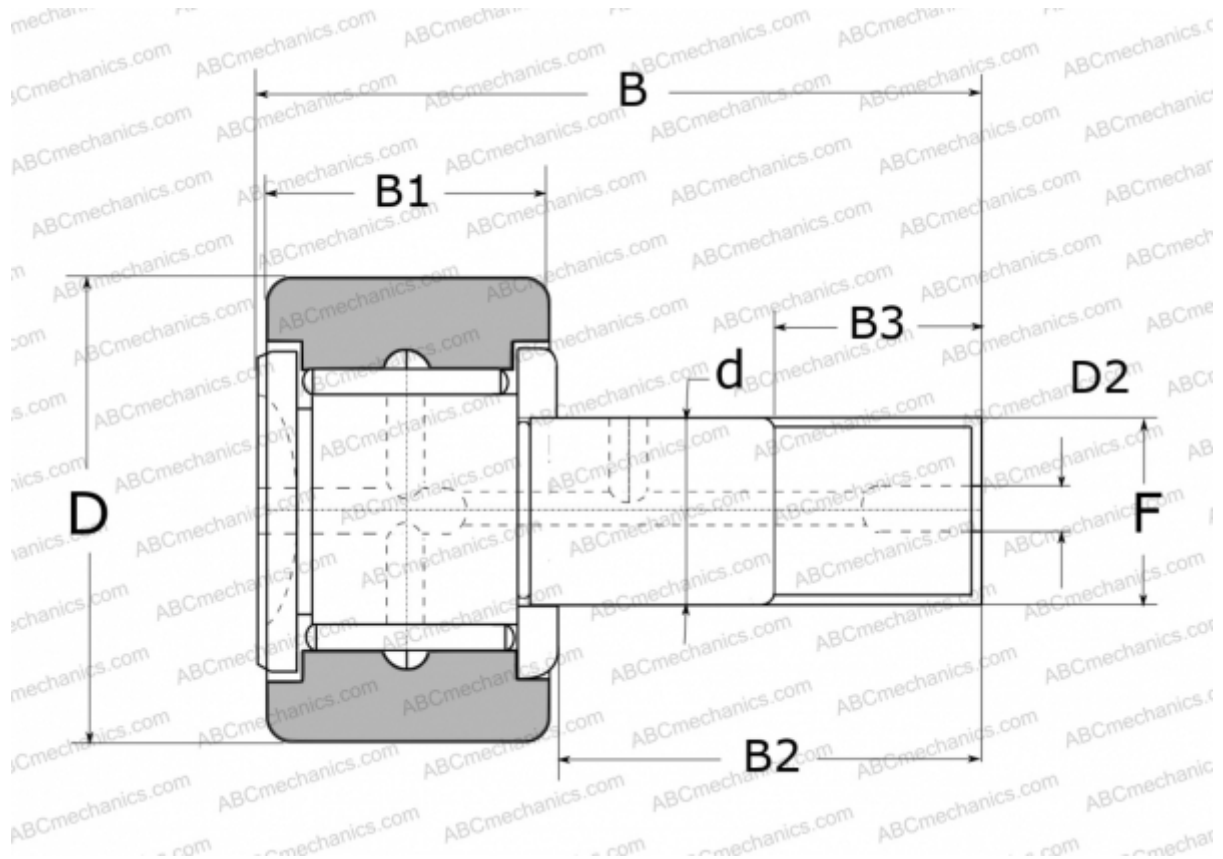

FCJ52R NSK

Cam followers

TYPE: Roller bearings, Stud type track rollers, With axial guidance, with cage, outer ring has a spherical outside surface, type FCJ..R (NSK)

Technical specification

DIMENSIONS, MM

d	20,000
D	52,000
D2	8,000
B	66,000
B1	24,000
B2	40,500
B3	21,000
F	M20X1.5

WEIGHT, KG 0,455

MANUFACTURER [NSK](#)

REPLACES

FCJ-52 R