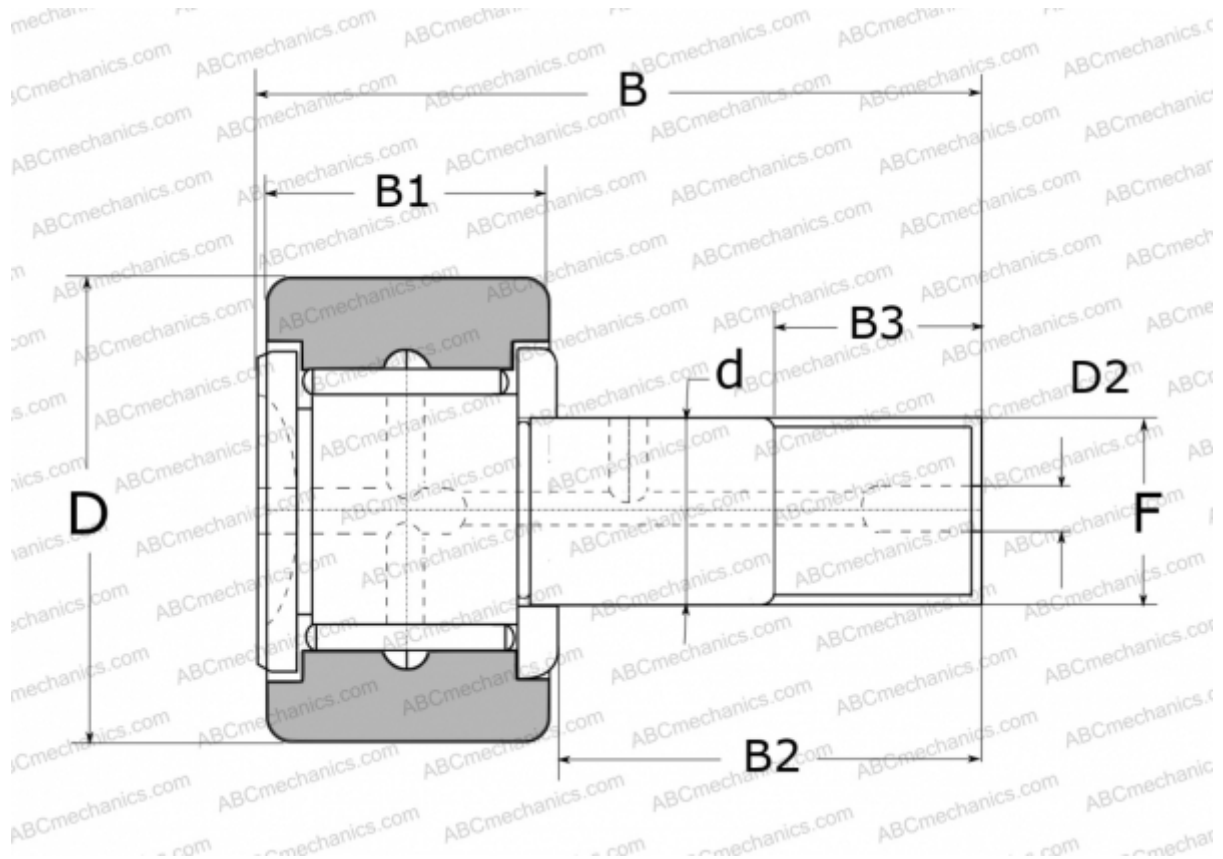

## FCJ85R NSK

Cam followers

TYPE: Roller bearings, Stud type track rollers, With axial guidance, with cage, outer ring has a spherical outside surface, type FCJ..R (NSK)

### Technical specification

#### DIMENSIONS, MM

d	30,000
D	85,000
D2	8,000
B	100,000
B1	35,000
B2	63,000
B3	32,000
F	M30X1.5

**WEIGHT, KG** 1,750

**MANUFACTURER** [NSK](#)