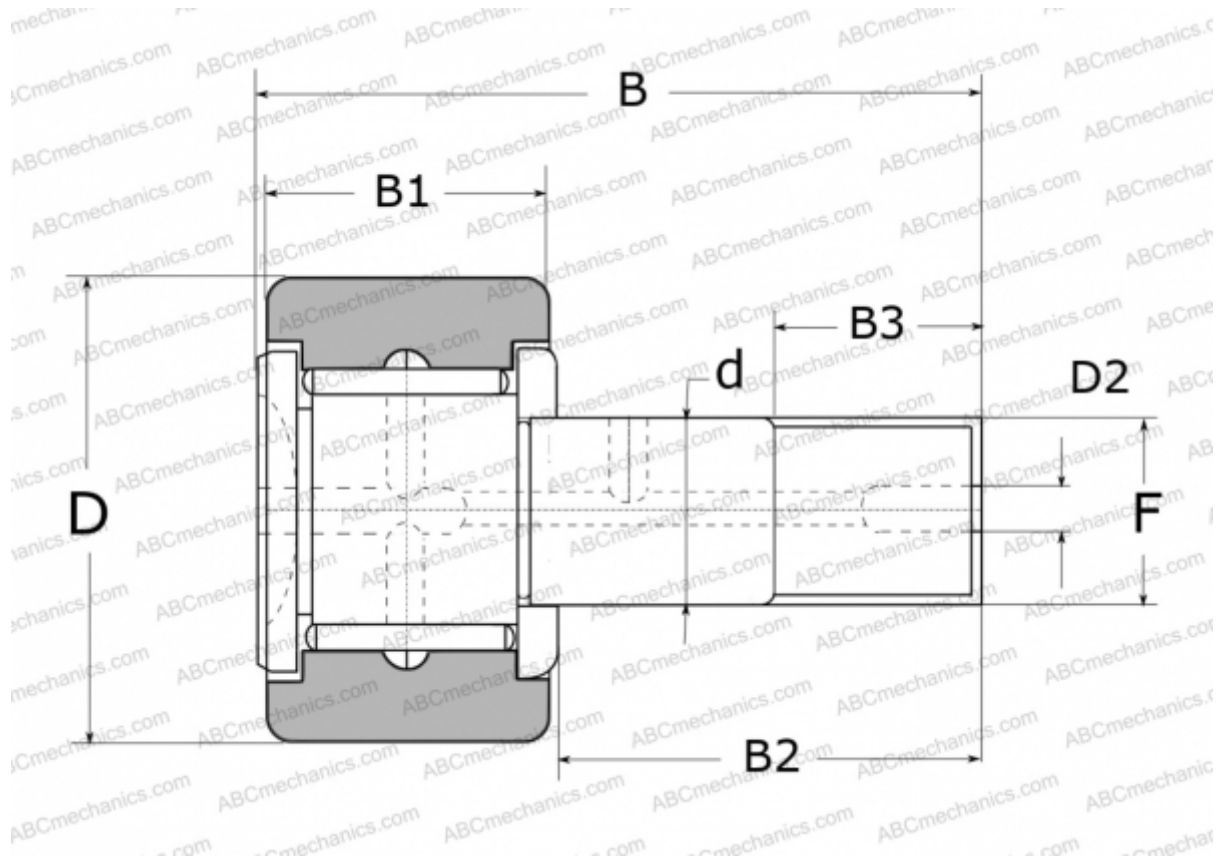

FCJ90R NSK

Cam followers

TYPE: Roller bearings, Stud type track rollers, With axial guidance, with cage, outer ring has a spherical outside surface, type FCJ..R (NSK)

Technical specification

DIMENSIONS, MM

d	30,000
D	90,000
D2	8,000
B	100,000
B1	35,000
B2	63,000
B3	32,000
F	M30X1.5

WEIGHT, KG 1,950

MANUFACTURER [NSK](#)

REPLACES

FCJ-90 R