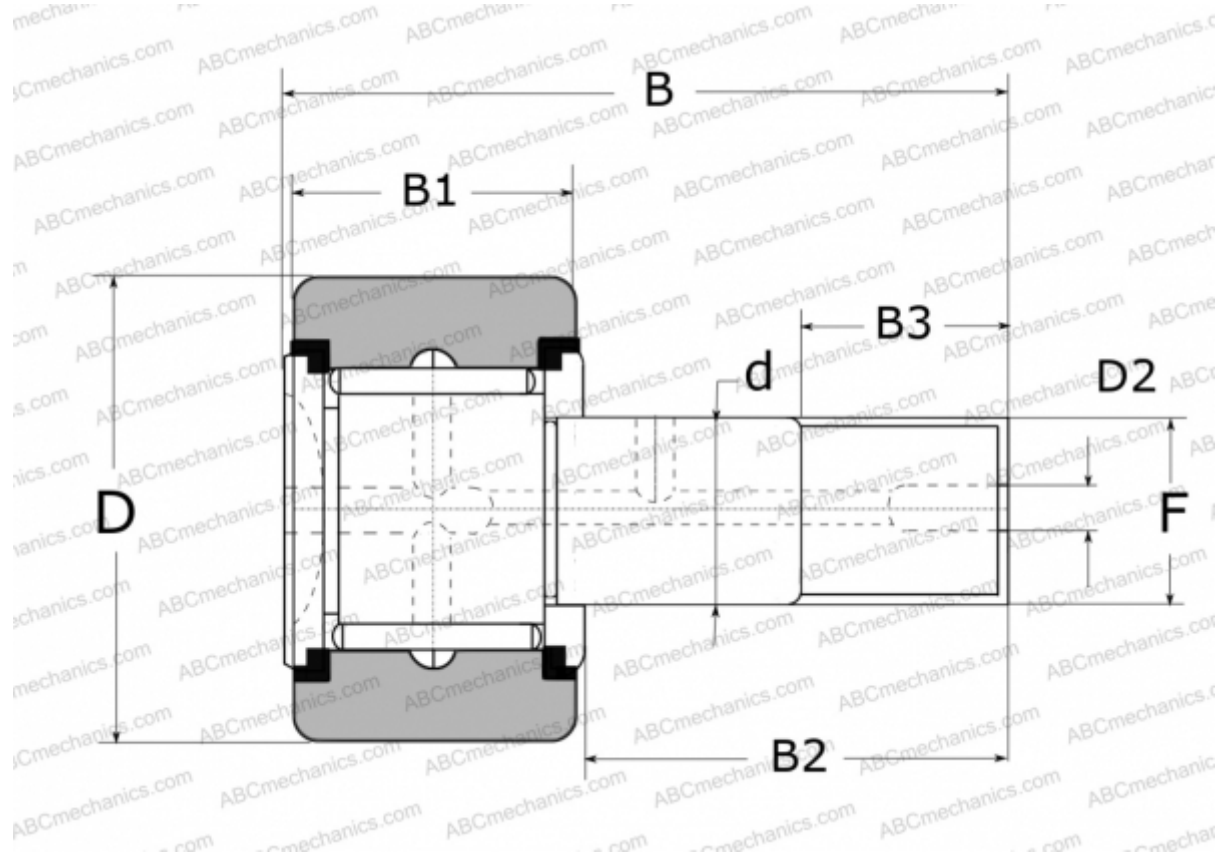

## FCJS22R NSK

Cam followers

TYPE: Roller bearings, Stud type track rollers, With axial guidance, with cage, with seal, with thrust washer, outer ring has a spherical outside surface, type FCJS..R (NSK)

### Technical specification

#### DIMENSIONS, MM

d	10,000
D	22,000
D2	4,000
B	36,000
B1	12,000
B2	23,000
B3	12,000
F	M10X1.25

**WEIGHT, KG** 0,045

**MANUFACTURER** [NSK](#)