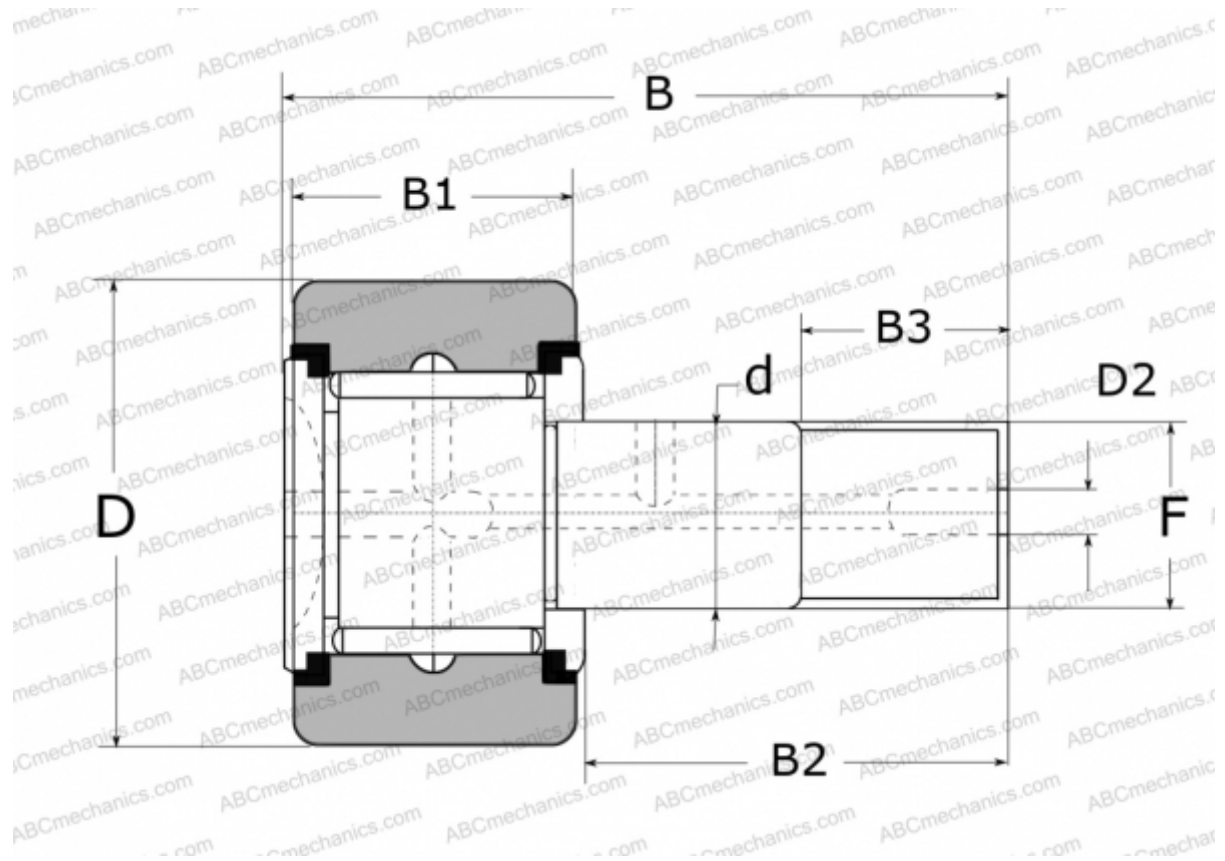

FCJS26R NSK

Cam followers

TYPE: Roller bearings, Stud type track rollers, With axial guidance, with cage, with seal, with thrust washer, outer ring has a spherical outside surface, type FCJS..R (NSK)

Technical specification

DIMENSIONS, MM

d	10,000
D	26,000
D2	4,000
B	36,000
B1	12,000
B2	23,000
B3	12,000
F	M10X1.25

WEIGHT, KG 0,058

MANUFACTURER [NSK](#)

REPLACES

FCJS-26 R