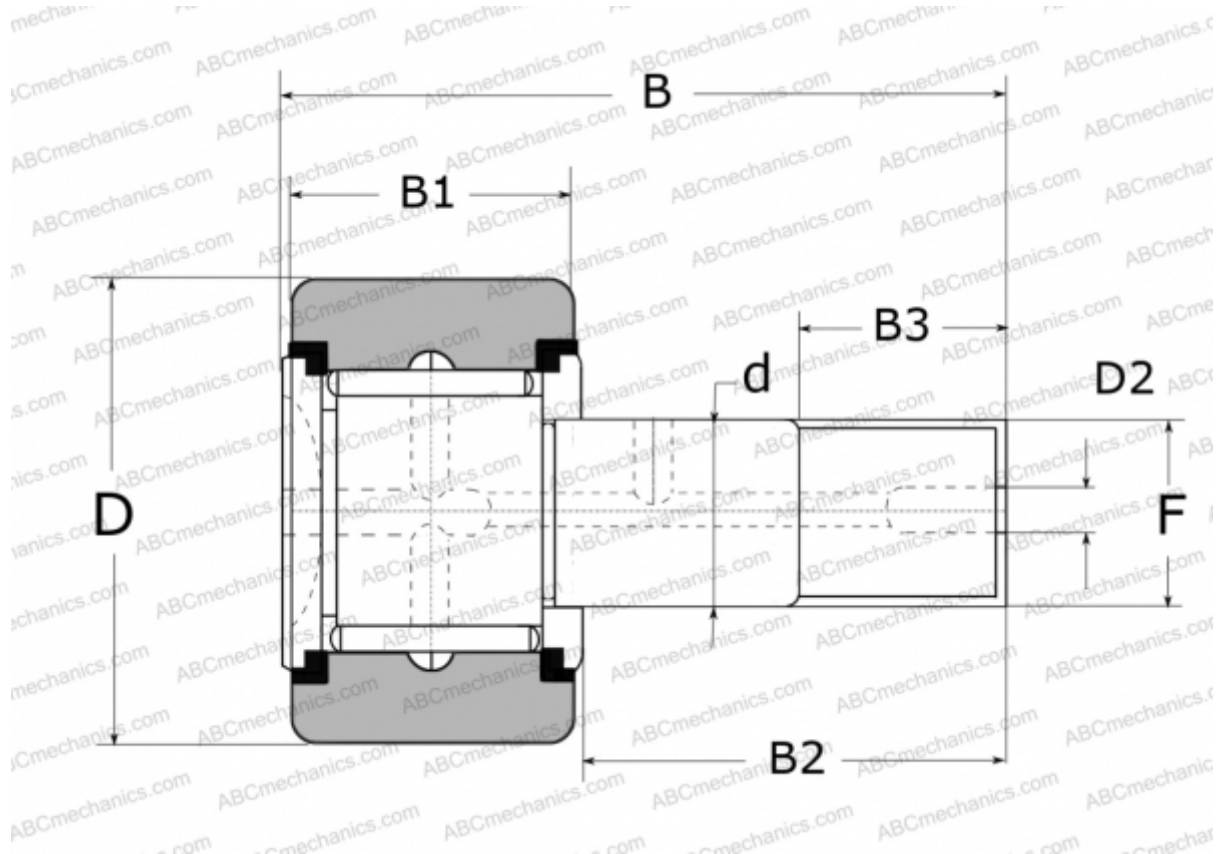

## FCJS30R NSK

Cam followers

TYPE: Roller bearings, Stud type track rollers, With axial guidance, with cage, with seal, with thrust washer, outer ring has a spherical outside surface, type FCJS..R (NSK)

### Technical specification

#### DIMENSIONS, MM

d	12,000
D	30,000
D2	6,000
B	40,000
B1	14,000
B2	25,000
B3	13,000
F	M12X1.5

**WEIGHT, KG** 0,086

**MANUFACTURER** [NSK](#)