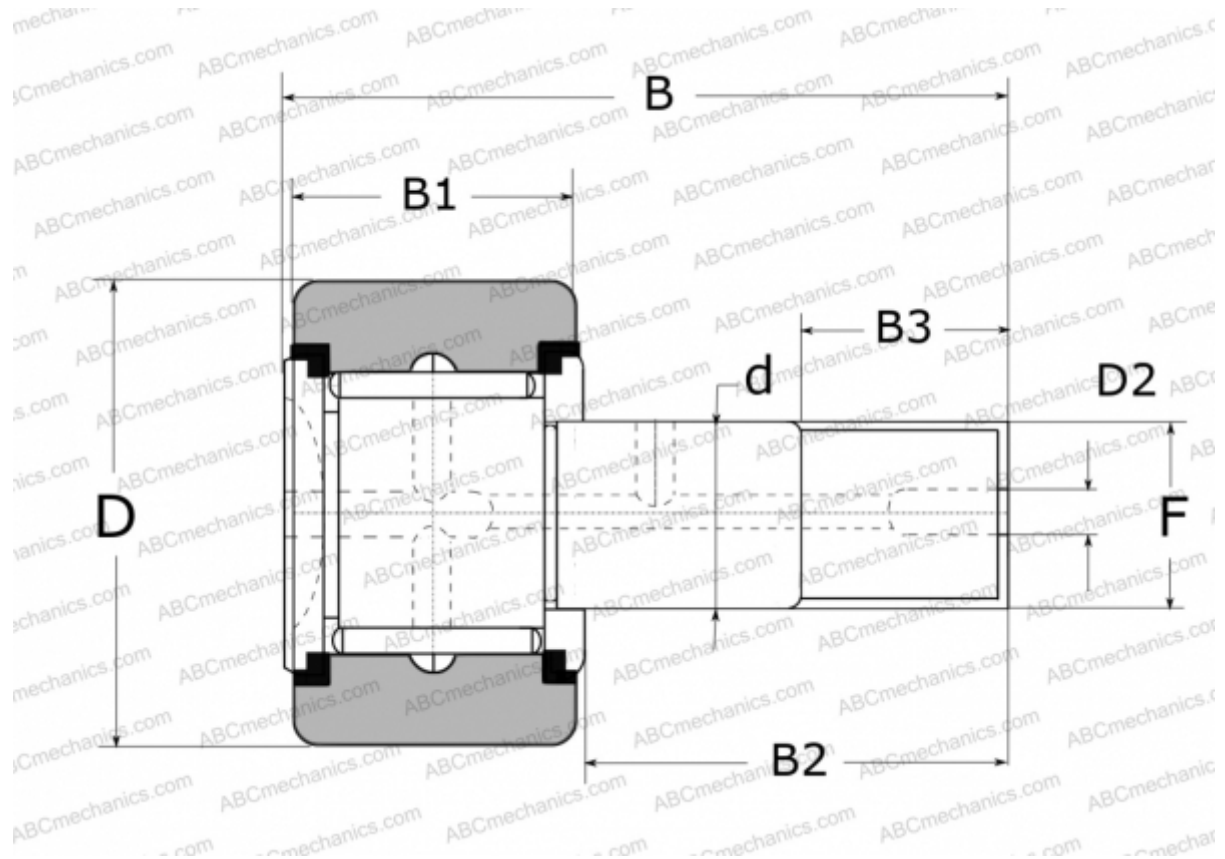

## FCJS32R NSK

Cam followers

TYPE: Roller bearings, Stud type track rollers, With axial guidance, with cage, with seal, with thrust washer, outer ring has a spherical outside surface, type FCJS..R (NSK)

### Technical specification

#### DIMENSIONS, MM

d	12,000
D	32,000
D2	6,000
B	40,000
B1	14,000
B2	25,000
B3	13,000
F	M12X1.5

**WEIGHT, KG** 0,096

**MANUFACTURER** [NSK](#)