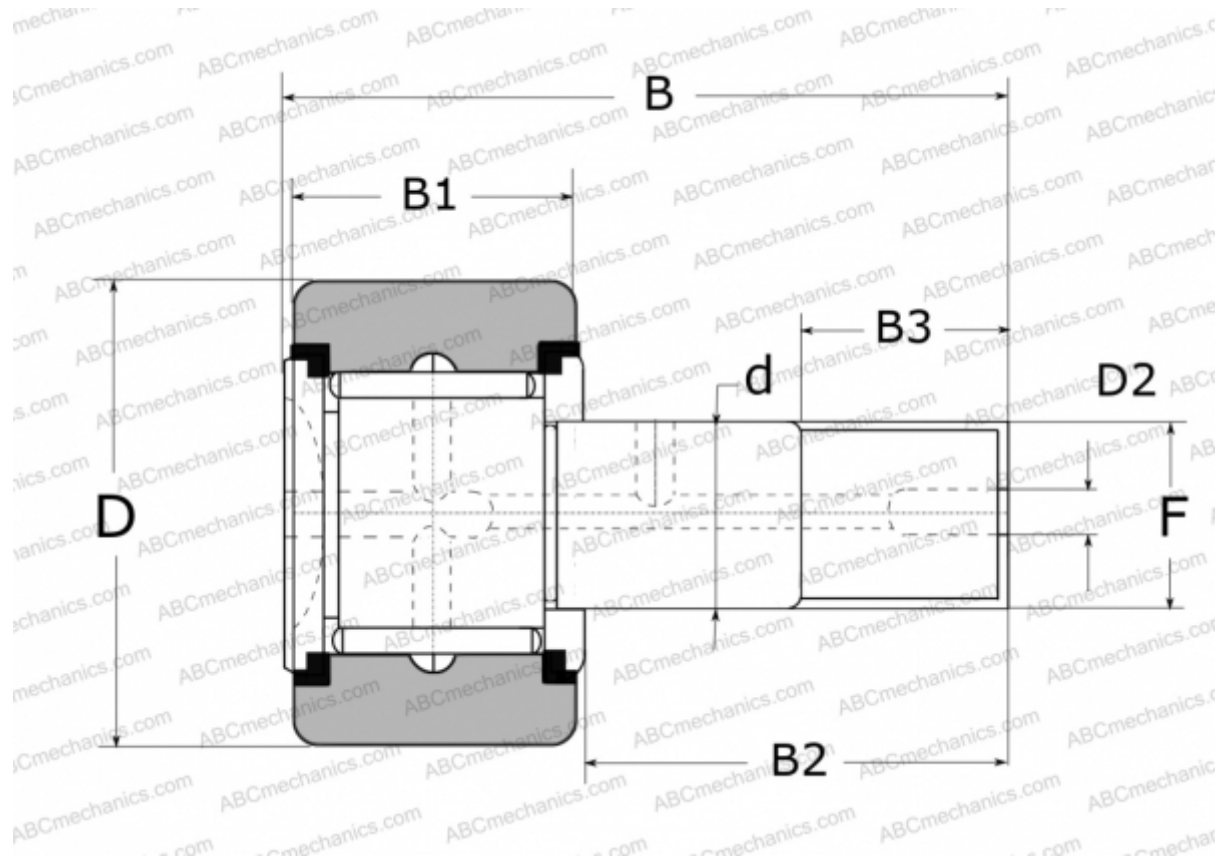

## FCJS47R NSK

Cam followers

TYPE: Roller bearings, Stud type track rollers, With axial guidance, with cage, with seal, with thrust washer, outer ring has a spherical outside surface, type FCJS..R (NSK)

### Technical specification

#### DIMENSIONS, MM

d	20,000
D	47,000
D2	8,000
B	66,000
B1	24,000
B2	40,500
B3	21,000
F	M20X1.5

**WEIGHT, KG** 0,380

**MANUFACTURER** [NSK](#)