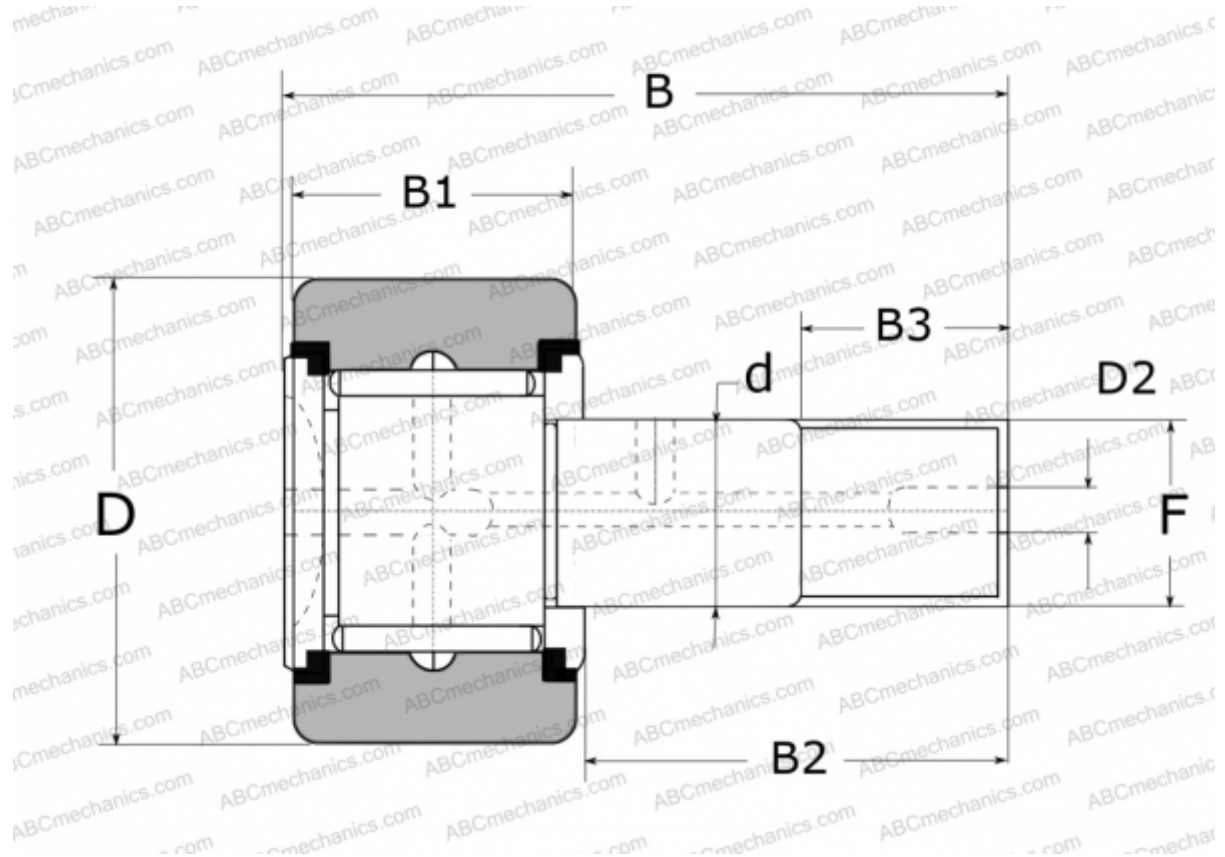

## FCJS52R NSK

Cam followers

TYPE: Roller bearings, Stud type track rollers, With axial guidance, with cage, with seal, with thrust washer, outer ring has a spherical outside surface, type FCJS..R (NSK)

### Technical specification

#### DIMENSIONS, MM

|    |         |
|----|---------|
| d  | 20,000  |
| D  | 52,000  |
| D2 | 8,000   |
| B  | 66,000  |
| B1 | 24,000  |
| B2 | 40,500  |
| B3 | 21,000  |
| F  | M20X1.5 |

**WEIGHT, KG** 0,455